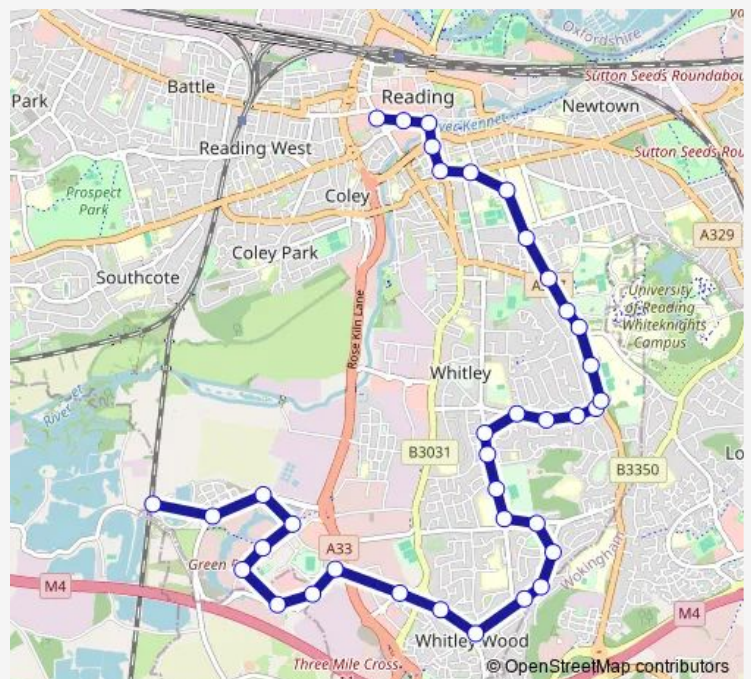

### Route schedule

Reading Green Park Station — St Marys Butts

Monday 06:51-07:49

Tuesday 06:51-07:49

Wednesday 06:51-07:49

Thursday 06:51-07:49

Friday 06:51-07:49

Saturday —

### Route info

Direction: Reading Green Park Station

Stops: 37

Trip Duration: 0 hour 49 min

9b — Green Park - Central Reading via Whitley Wood, Royal Berkshire Hospital rear entrance (Redlands Road)

Birdhill Avenue