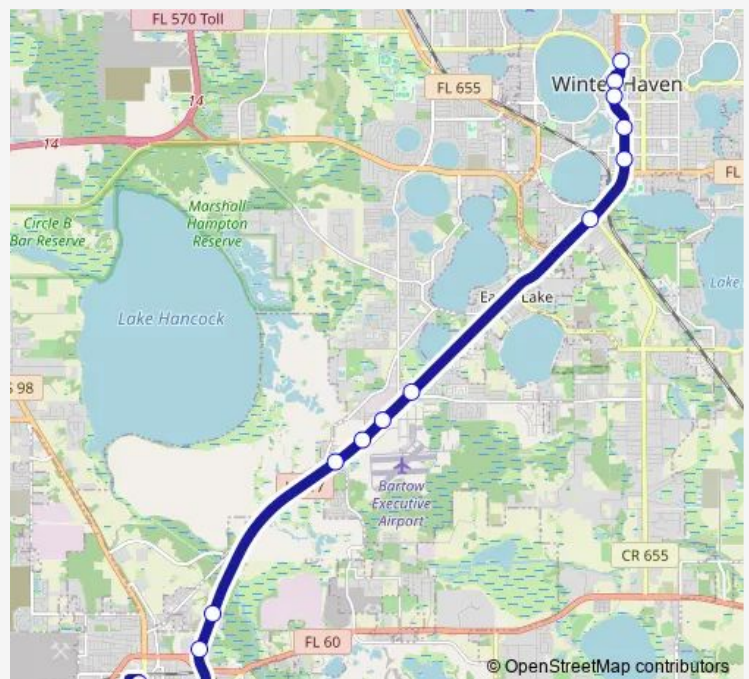

E Main St & N Fourth Ave

E Main St & 2nd Ave

W Main St & N Carpenter Ave

W Main St & S Floral Ave

Polk County Courthouse

Route schedule

Winter Haven Downtown Terminal — Polk County Courthouse

Monday	05:45-17:45
Tuesday	05:45-17:45
Wednesday	05:45-17:45
Thursday	05:45-17:45
Friday	05:45-17:45
Saturday	08:15-12:15
Sunday	—

Route info

Direction: Winter Haven Downtown Terminal

Stops: 17

Trip Duration: 0 hour 29 min

Wh 22xw — Winter Haven/ Bartow

Direction

Polk County Courthouse — Winter Haven Downtown Terminal

18 stops

[Open route schedule](#)

Polk County Courthouse

Bartow Regional Medical Center

Wilson Ave & Old Bartow Eagle Lk

E Van Fleet/Hwy 60

Hwy 17 & Radio Rd

Hwy 17 & 91 Mine Rd

Hwy 17 & Radford Rd

Thursday 06:30-18:30

Friday 06:30-18:30

Saturday 09:00-13:00

Sunday —

Route info

Direction: Polk County Courthouse

Stops: 18

Trip Duration: 0 hour 34 min