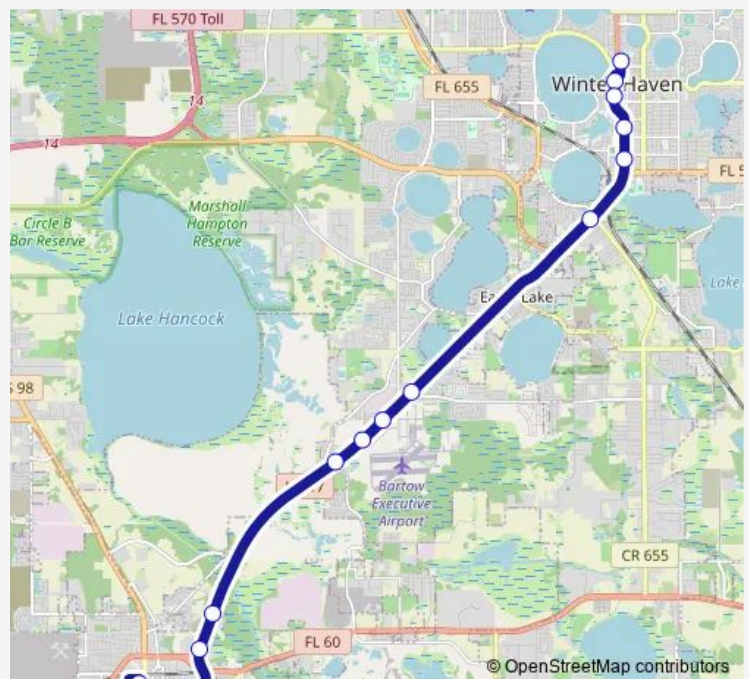

E Main St & N Fourth Ave

E Main St & 2nd Ave

W Main St & N Carpenter Ave

W Main St & S Floral Ave

Polk County Courthouse

Route schedule

Winter Haven Downtown Terminal — Polk County Courthouse

Monday	05:45-17:45
Tuesday	05:45-17:45
Wednesday	05:45-17:45
Thursday	05:45-17:45
Friday	05:45-17:45
Saturday	08:15-12:15
Sunday	—

Route info

Direction: Winter Haven Downtown Terminal

Stops: 17

Trip Duration: 0 hour 29 min

Wh 22xw — Winter Haven/ Bartow

Direction

Polk County Courthouse — Winter Haven Downtown Terminal

18 stops

[Open route schedule](#)

Polk County Courthouse

Bartow Regional Medical Center

Wilson Ave & Old Bartow Eagle Lk

E Van Fleet/Hwy 60

Hwy 17 & Radio Rd

Hwy 17 & 91 Mine Rd

Hwy 17 & Radford Rd

Thursday 06:30-18:30

Friday 06:30-18:30

Saturday 09:00-13:00

Sunday —

Route info

Direction: Polk County Courthouse

Stops: 18

Trip Duration: 0 hour 34 min