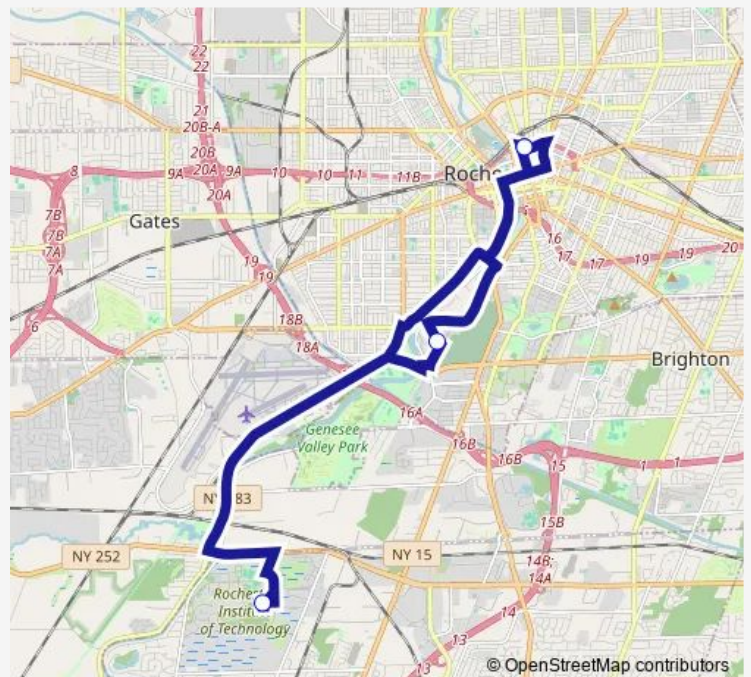

### Direction

Rochester — Rochester

4 stops

[Open route schedule](#)

Rochester

Rochester (U of R)

Rochester (Rit)

Rochester

### Route schedule

Rochester — Rochester

Monday —

Tuesday —

Wednesday —

Thursday —

Friday 12:05

Saturday —

Sunday 12:05

### Route info

Direction: Rochester

Stops: 4

Trip Duration: 0 hour 45 min

 New York Trailways 950 — Rochester -> Rochester

New York Trailways 950 Bus time schedules and route maps are available in an offline PDF at [busmaps.com](https://busmaps.com). Use the [busmaps.com](https://busmaps.com) website to see live bus times, train schedule or subway schedule, and step-by-step directions for all public transit in Rochester