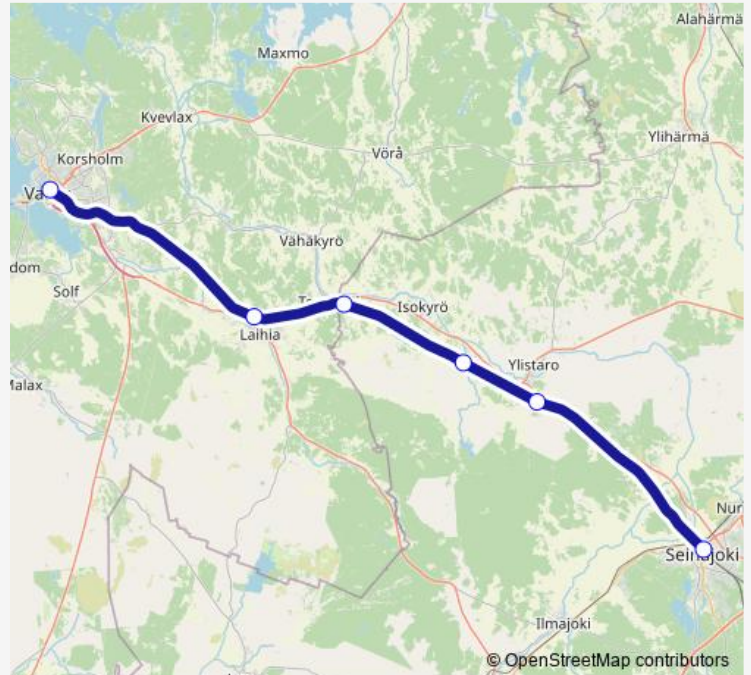

Monday —

Tuesday —

Wednesday —

Thursday —

Friday —

Saturday 05:44

Sunday —

Route info

No Stops

■ IC 842 — Vaasa - Seinäjoki

IC 842 Long Distance Trains time schedules and route maps are available in an offline PDF at busmaps.com. Use the busmaps.com website to see live bus times, train schedule or subway schedule, and step-by-step directions for all public transit in Seinaejoki