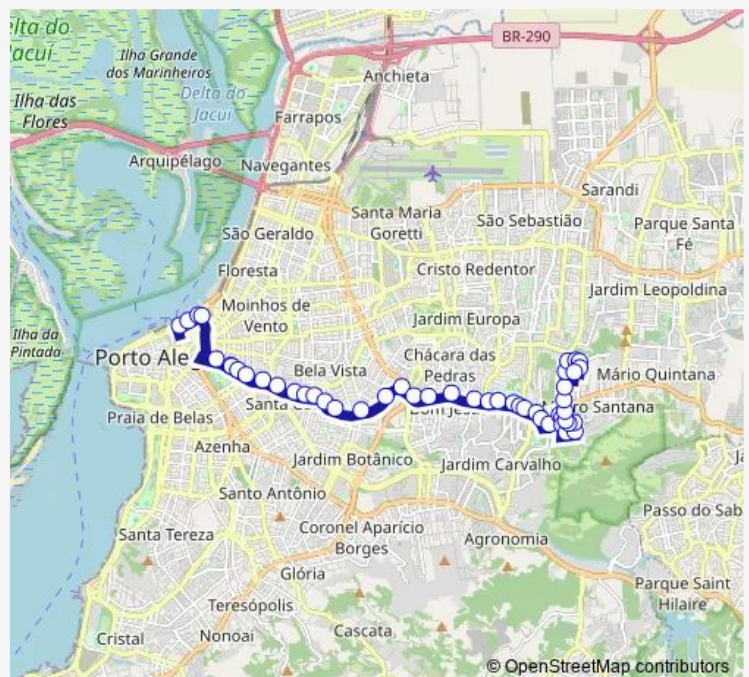

Direction

Julio DE Castilhos AL 131 — EGON FREDERICO BECKER DF 86

48 stops

[Open route schedule](#)

Julio DE Castilhos AL 131

Julio DE Castilhos NN 341

Julio DE Castilhos 607 EF. Igreja Universal

Conceicao 123

Oswaldo Aranha DF 522 Estação Instituto DE Educacao - Ufrgs

Oswaldo Aranha DF 904 Auditório Araujo Viana

Oswaldo Aranha 894 AO 924 Redencao - Araujo Viana

Oswaldo Aranha DF 1102 PQ. DE Diversões DA Redenção

Oswaldo Aranha DF 1262 Hospital DE Pronto Socorro

Protasio Alves

PROTASIO ALVES

PROTASIO ALVES 940

PROTASIO ALVES 1211

Protasio Alves 1469

PROTASIO ALVES 1721

PROTASIO ALVES DF 2075

PROTASIO ALVES 2611

Protasio Alves DF 3237

PROTASIO ALVES

Protasio Alves 4065

Route schedule

Julio DE Castilhos AL 131 — EGON FREDERICO BECKER DF 86

Monday 05:45-12:43

Tuesday 05:45-12:43

Wednesday 05:45-12:43

Thursday 05:45-12:43

Friday 05:45-12:43

Saturday —

Sunday —

Route info

Direction: Julio DE Castilhos AL 131

Stops: 48

Trip Duration: 0 hour 43 min

4932 — Jardim YPU / Nilo Ruschel