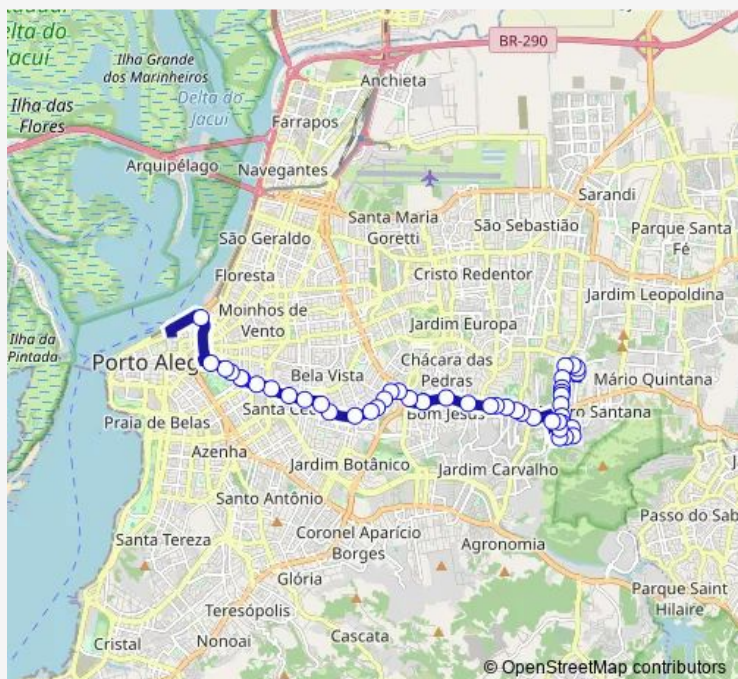

Saturday —

Sunday —

**Route info**

Direction: Julio DE Castilhos

Stops: 47

Trip Duration: 0 hour 43 min

4932 — Jardim YPU / Nilo Ruschel

PROTASIO ALVES