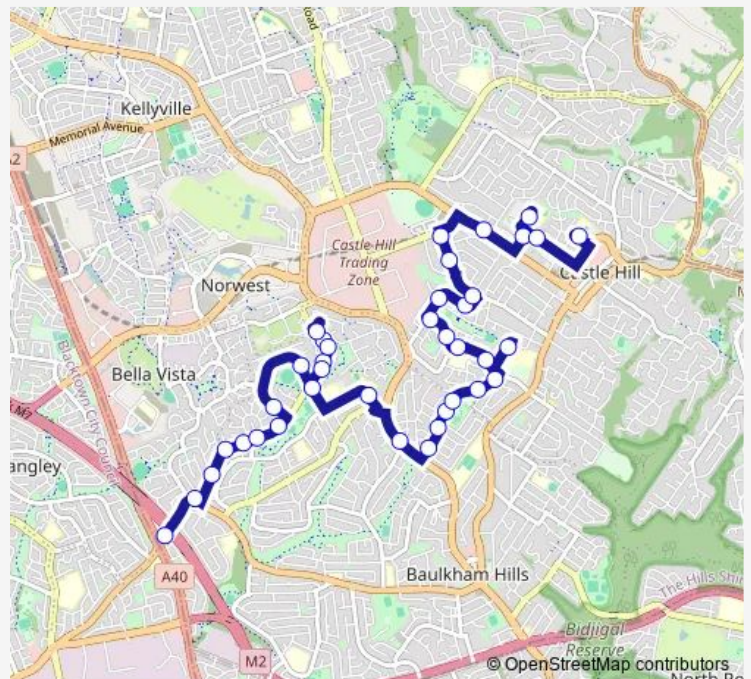

[Open route schedule](#)

- Seven Hills Rd Opp Waroonga Av
- Seven Hills Rd After Bingara Cres
- Chapel Lane At Bingara Cres
- Chapel Lane At Batavia PI
- Chapel Lane Opp Leumeah Av
- Kate Bird Park, Chapel Lane
- Chapel Lane Before Crestwood Dr
- Crestwood Dr Opp Oakdale PI
- Crestwood Dr Opp Crestwood Community Centre
- Mackillop Dr At Kearney Ct
- Mackillop Dr At Penola Ct
- Mackillop Dr After Leone Av
- Mackillop Drive Reserve, Mackillop Dr
- Mackillop Dr At Kerwick Ct
- Norwest Anglican Church, Chapel Lane
- St Michael's Primary School, Chapel Lane
- Windsor Rd Opp Palace Rd
- Roxborough Park Rd Opp Jamieson Av
- Roxborough Park Rd Opp Reiby Dr
- Roxborough Park Rd Opp Alfred Henry Whaling Reserve

Route schedule

Seven Hills Rd Opp Waroonga Av — Castle Hill Public School, Les Shore PI

Monday	07:49
Tuesday	07:49
Wednesday	07:49
Thursday	07:49
Friday	07:49
Saturday	—
Sunday	—

Route info

Direction: Seven Hills Rd Opp Waroonga Av

Stops: 38

Trip Duration: 0 hour 49 min

8023 — Seven Hills opp Waroonga Av to Castle Hill PS via Gilroy CC and Castle Hill Hs **BusMaps**

Roxborough Park Rd Opp The Hills Community Kindergarten

Roxborough Park Rd After Talisman Av

Roxborough Park Rd Opp Miretta Pl

Gilroy Catholic College, Marie St

Excelsior Av Opp Freeman Av

Excelsior Av Opp Harriet Av

Wiseman Rd After Dresden Av

Wiseman Rd Before Parsonage Rd

Parsonage Rd Opp Coolong St