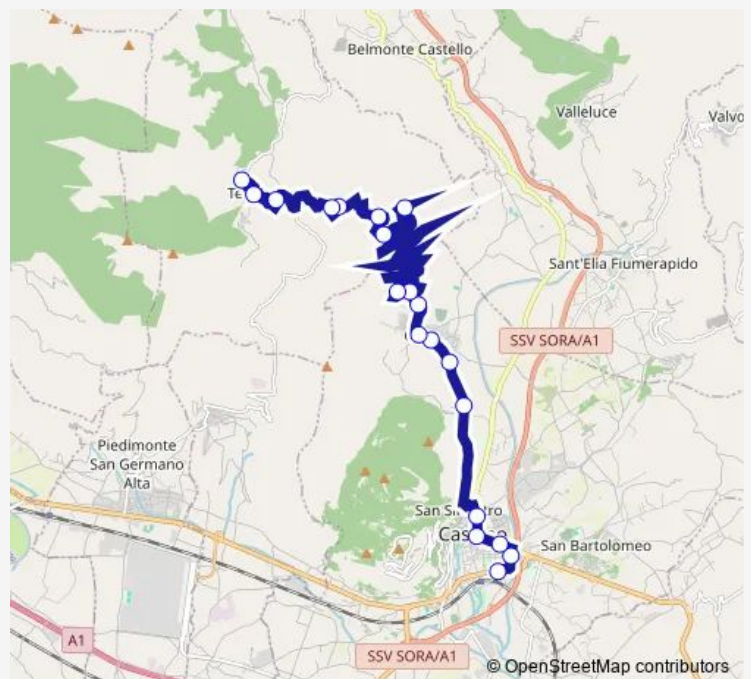

TERELLE | Via Roma # f7904

Route schedule

Cassino | Viale Garigliano Via Volturno # f4412 — TERELLE | Via Roma # f7904

Monday	06:25-18:05
Tuesday	06:25-18:05
Wednesday	06:25-18:05
Thursday	06:25-18:05
Friday	06:25-18:05
Saturday	06:25-18:05
Sunday	—

Route info

Direction: Cassino | Viale Garigliano Via Volturno # f4412

Stops: 20

Trip Duration: 0 hour 45 min

Cassino - Terelle # Cs22a

Bus time schedules and route maps are available in an offline PDF at busmaps.com. Use the busmaps.com website to see live bus times, train schedule or subway schedule, and step-by-step directions for all public transit in Terelle