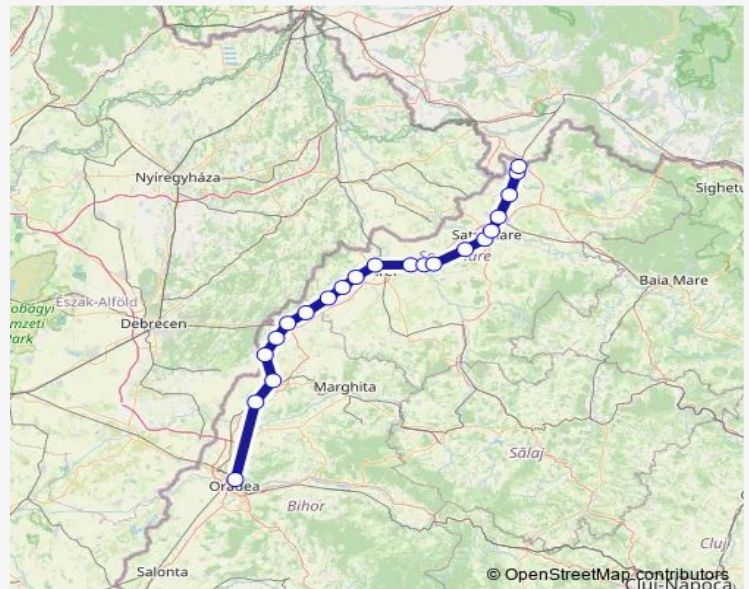

## Route schedule

Oradea — Halmeu

Monday 02:35

Tuesday 02:35

Wednesday 02:35

Thursday 02:35

Friday 02:35

Saturday —

Sunday 02:35

## Route info

Direction: Oradea

Stops: 21

Trip Duration: 4 hour 8 min

Micula Hm.

Porumbesti Hm.

Halmeu

R: Oradea - Halmeu Rail time schedules and route maps are available in an offline PDF at [busmaps.com](https://busmaps.com). Use the [busmaps.com](https://busmaps.com) website to see live bus times, train schedule or subway schedule, and step-by-step directions for all public transit in Satu Mare