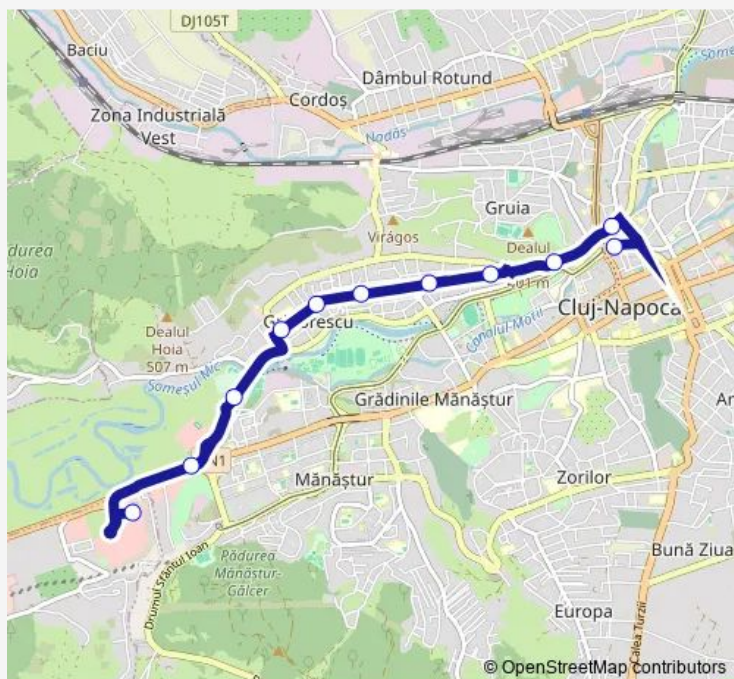

Vivo Sosire

Route schedule

P-a M. Viteazul Sud — Vivo Sosire

Monday 07:25-22:30

Tuesday 07:25-22:30

Wednesday 07:25-22:30

Thursday 07:25-22:30

Friday 07:25-22:30

Saturday 07:35-22:35

Sunday 07:35-22:35

Route info

Direction: P-a M. Viteazul Sud

Stops: 11

Trip Duration: 0 hour 19 min

28b — Polus Center - P-ta M. Viteazul

Direction

Vivo — P-a M.Viteazu Sosire

9 stops

[Open route schedule](#)

Vivo

Cora Sud

Bdul 1 Decembrie 1918

Petunii

Iancu de Hunedoara

Route info

Direction: Vivo

Stops: 9

Trip Duration: 0 hour 15 min

28b Bus time schedules and route maps are available in an offline PDF at busmaps.com. Use the busmaps.com website to see live bus times, train schedule or subway schedule, and step-by-step directions for all public transit in Cluj-Napoca