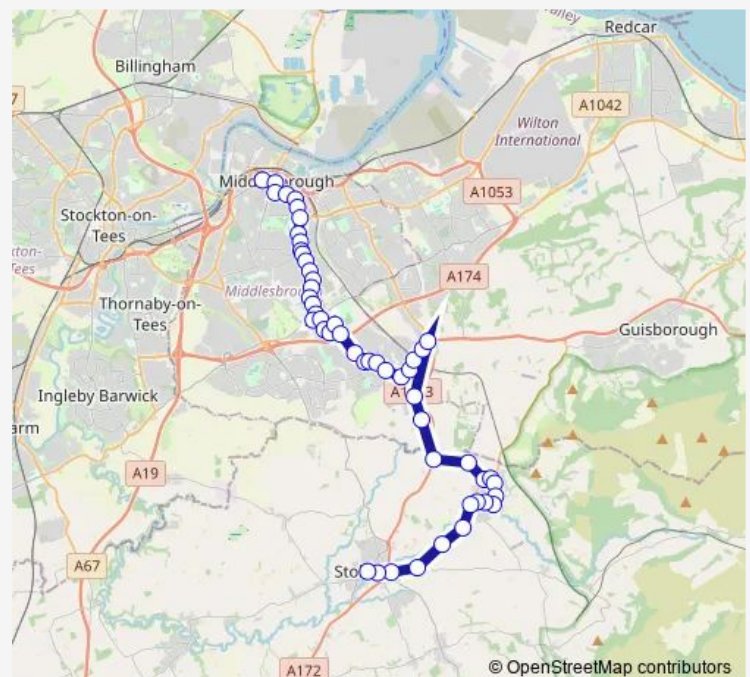

Westwick Terrace

The Derby North End

Primary School

Route schedule

Bus Station Stand 6 — High Street

Monday 07:15

Tuesday 07:15

Wednesday 07:15

Thursday 07:15

Friday 07:15

Saturday —

Sunday —

Route info

Direction: Bus Station Stand 6

Stops: 52

Trip Duration: 1 hour 0 min

■ 28B

BusMaps

Apple Tree

Gainsborough Road East End

The Marton Hotel & Country Club

Marton Shops

Southern Cross

Shevington Grove

Runnymede

Tirril Way

Marton Moor Corner

Recreation Club

Railway Station

Cortland Road

Nunthorpe Academy

Church Lane