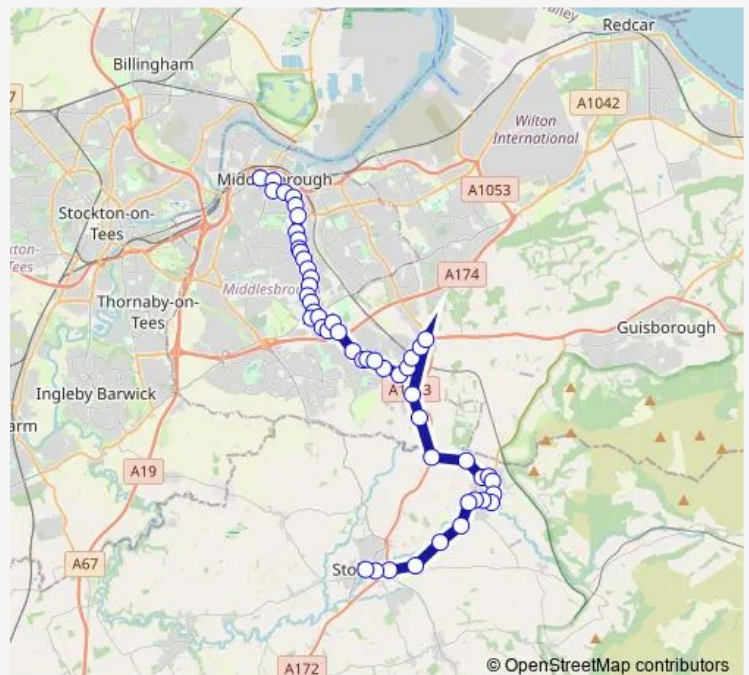

### Direction

Bus Station Stand 6 — High Street

52 stops

[Open route schedule](#)

Bus Station Stand 6

Town Hall

Teesside University

Myrtle Street

### Route schedule

Bus Station Stand 6 — High Street

Monday 07:15

Tuesday 07:15

Wednesday 07:15

Thursday 07:15

Friday 07:15

Saturday —

### Route info

Direction: Bus Station Stand 6

Stops: 52

Trip Duration: 1 hour 0 min

■ 28b

BusMaps

Apple Tree

Gainsborough Road East End