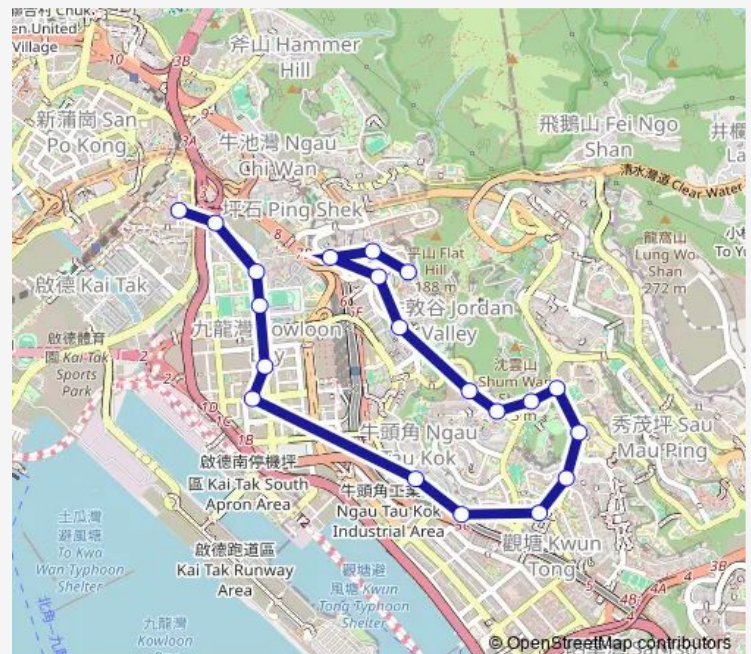

### Route schedule

[Ctb] KAI TAK (KAI Ching Estate) → [Kmb+Ctb] KAI TAK (KAI Ching Estate) → Kai TAK (KAI Ching Estate) → [Kmb] KAI TAK (KAI Ching Estate) — [Kmb+Ctb] Choi Fook → Choi Fook Estate → [Kmb] Choi Fook

### Route info

Direction: [Ctb] KAI TAK (KAI Ching Estate) → [Kmb+Ctb] KAI TAK (KAI Ching Estate) → Kai TAK (KAI Ching Estate) → [Kmb] KAI TAK (KAI Ching Estate)

Stops: 20

Trip Duration: 0 hour 39 min

[Ctb] Hong Ning Road Park, Hong Ning Road[[Kmb+Ctb] Hong Ning Road Park/<Br>Hong Ning Road Park, Hong Ning Road[[Kmb] Hong Ning Road Park