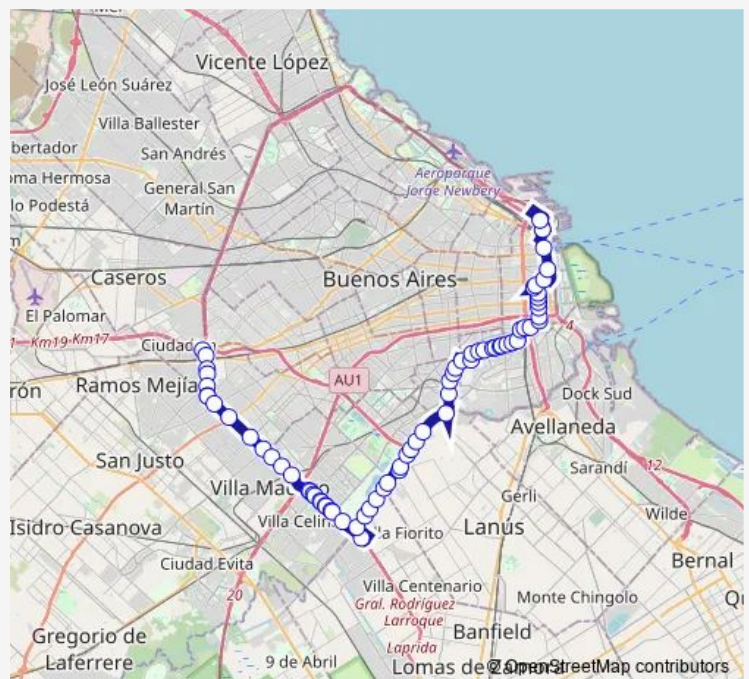

### Route schedule

SAN Ignacio 301-349 — Perette Carlos H. Y Antartida Argentina Av.

Monday 00:24-23:30

Tuesday 00:24-23:30

Wednesday 00:24-23:30

Thursday 00:24-23:30

Friday 00:24-23:30

Saturday 00:24-23:30

### Route info

Direction: SAN Ignacio 301-349

Stops: 73

Trip Duration: 1 hour 40 min

28B — Jnamba028

GENERAL PAZ 16865

16523 PAZ Gral. Av.

General PAZ 17901