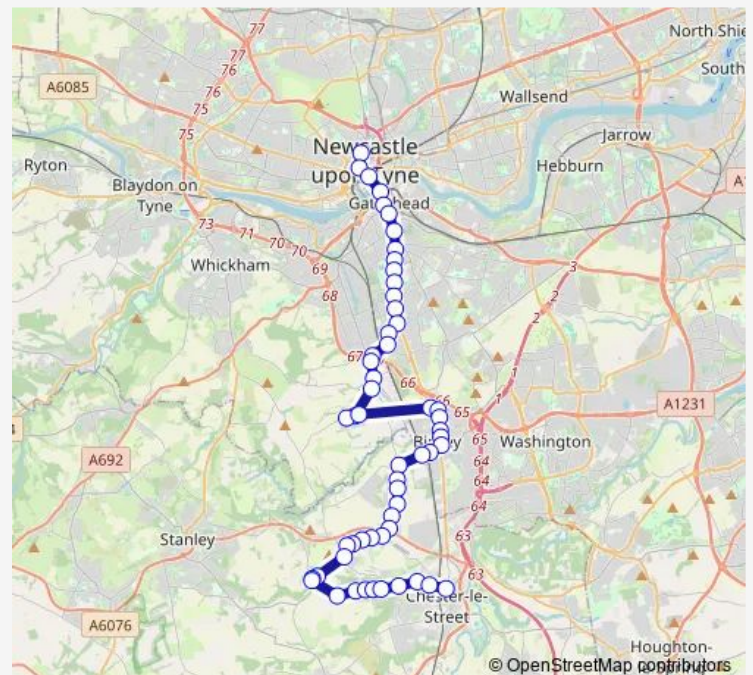

### Direction

South Burns Stand L — Eldon Square Bus Station

56 stops

[Open route schedule](#)

- South Burns Stand L
- Spa Bridge
- Glen Terrace
- Burnthouse Bankfoot
- Glenside View Estate
- Gardiner Crescent
- Plunkett Terrace
- Grange Terrace
- The Moorings
- Club
- Pavilion
- Edward Terrace
- Aged Miners Homes
- Church
- Kingsway - bridge
- Community Centre
- Schools
- Bungalows
- Institute Terrace
- Red Lion
- Council Houses

### Route schedule

South Burns Stand L — Eldon Square Bus Station

Monday	19:20-22:25
Tuesday	19:20-22:25
Wednesday	19:20-22:25
Thursday	19:20-22:25
Friday	19:20-22:25
Saturday	19:20-22:25
Sunday	08:44-22:41

### Route info

Direction: South Burns Stand L

Stops: 56

Trip Duration: 0 hour 56 min

28B — Chester - Newcastle

Crossroads

Station Lane-Brick Works

Station Lane-George Street

## Route info

Direction: Eldon Square Bus Station

Stops: 55

Trip Duration: 0 hour 53 min

Durham Road-Windsor Road

Durham Road-Croftside

Durham Road-Fire Station

Durham Road - Orchard Street