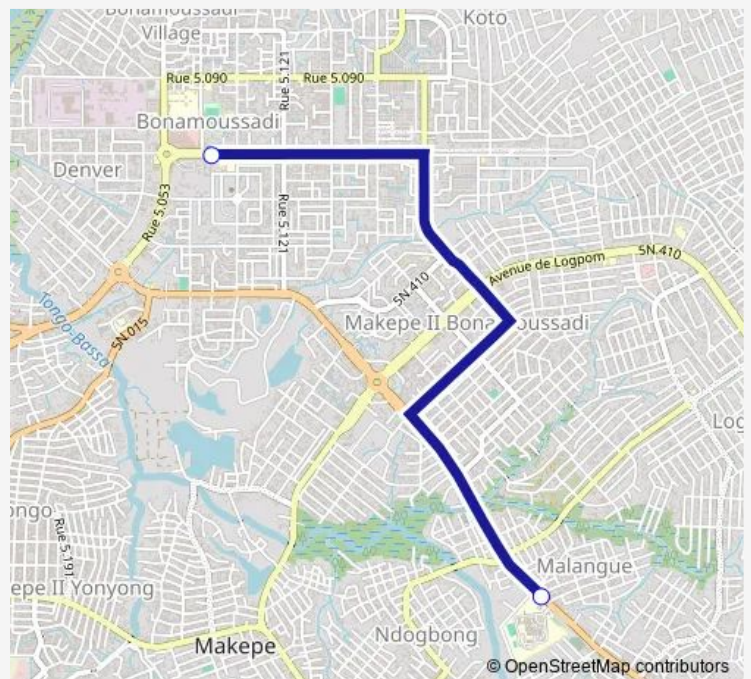

Communal Taxi Service Marché Bonamoussadi to Hôpital Général

[Go to website](#)**Direction**

Eglise Presbytérienne Bonamoussadi — Hôpital Général de Doula

2 stops

[Open route schedule](#)

Eglise Presbytérienne Bonamoussadi

Hôpital Général de Doula

Route schedule

Eglise Presbytérienne Bonamoussadi — Hôpital Général de Doula

Monday	12:29
Tuesday	12:29
Wednesday	12:29
Thursday	12:29
Friday	12:29
Saturday	12:29
Sunday	12:29

Route info

Direction: Eglise Presbytérienne Bonamoussadi

Stops: 2

Trip Duration: 0 hour 16 min

Communal Taxi Service time schedules and route maps are available in an offline PDF at busmaps.com. Use the busmaps.com website to see live bus times, train schedule or subway schedule, and step-by-step directions for all public transit in Douala