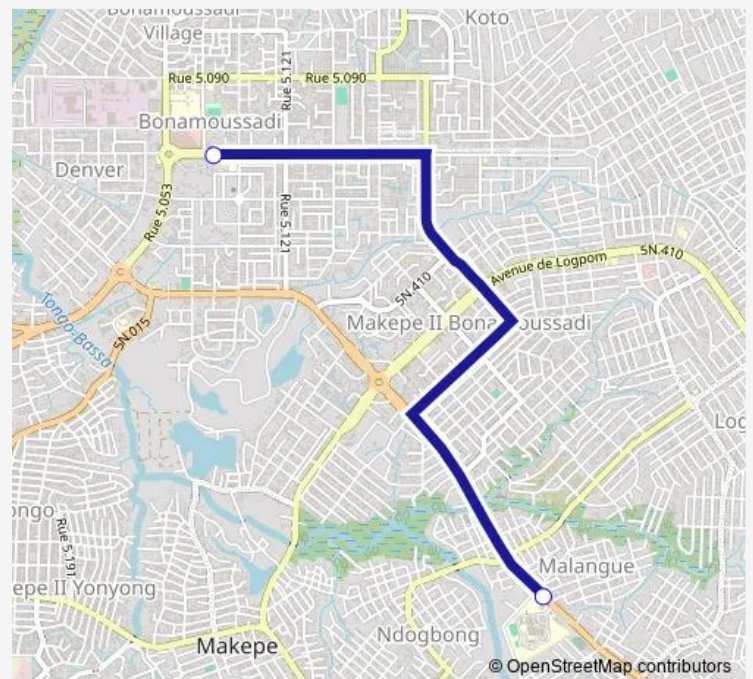

# Communal Taxi Service Marché Bonamoussadi to Hôpital Général

[Go to website](#)**Direction**

Eglise Presbytérienne Bonamoussadi — Hôpital Général de Doula

2 stops

[Open route schedule](#)

Eglise Presbytérienne Bonamoussadi

Hôpital Général de Doula

**Route schedule**

Eglise Presbytérienne Bonamoussadi — Hôpital Général de Doula

Monday	12:29
Tuesday	12:29
Wednesday	12:29
Thursday	12:29
Friday	12:29
Saturday	12:29
Sunday	12:29

**Route info**

Direction: Eglise Presbytérienne Bonamoussadi

Stops: 2

Trip Duration: 0 hour 16 min

Communal Taxi Service time schedules and route maps are available in an offline PDF at [busmaps.com](https://busmaps.com). Use the [busmaps.com](https://busmaps.com) website to see live bus times, train schedule or subway schedule, and step-by-step directions for all public transit in Douala