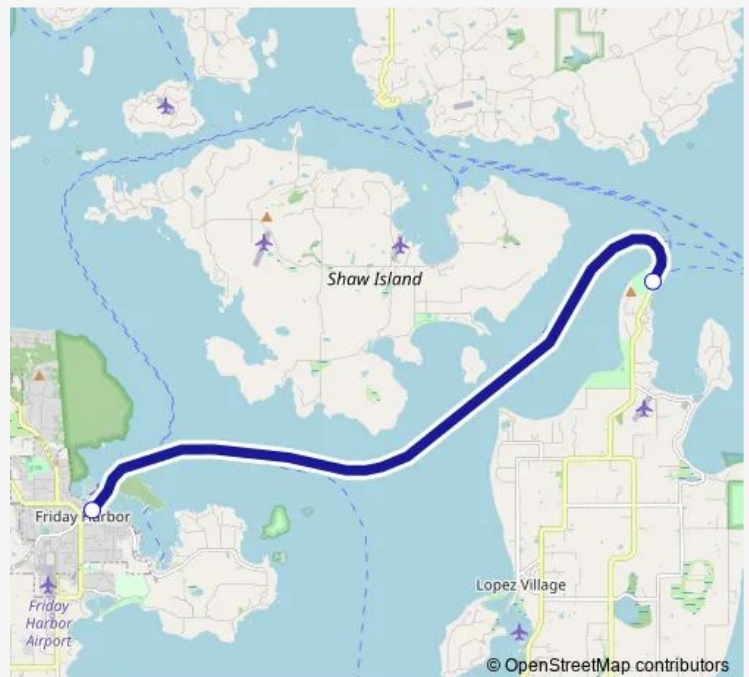

Route schedule

Friday Harbor — Lopez Island

| | |
|-----------|-------------|
| Monday | 05:55-20:05 |
| Tuesday | 05:55-20:05 |
| Wednesday | 05:55-20:05 |
| Thursday | 05:55-20:05 |
| Friday | 05:45-20:05 |
| Saturday | 05:45-20:05 |
| Sunday | 05:55-20:05 |

Route info

Direction: Friday Harbor

Stops: 2

Trip Duration: 0 hour 45 min

■ Friday Harbor - Lopez Island

Ferry time schedules and route maps are available in an offline PDF at busmaps.com. Use the busmaps.com website to see live bus times, train schedule or subway schedule, and step-by-step directions for all public transit in Friday Harbor