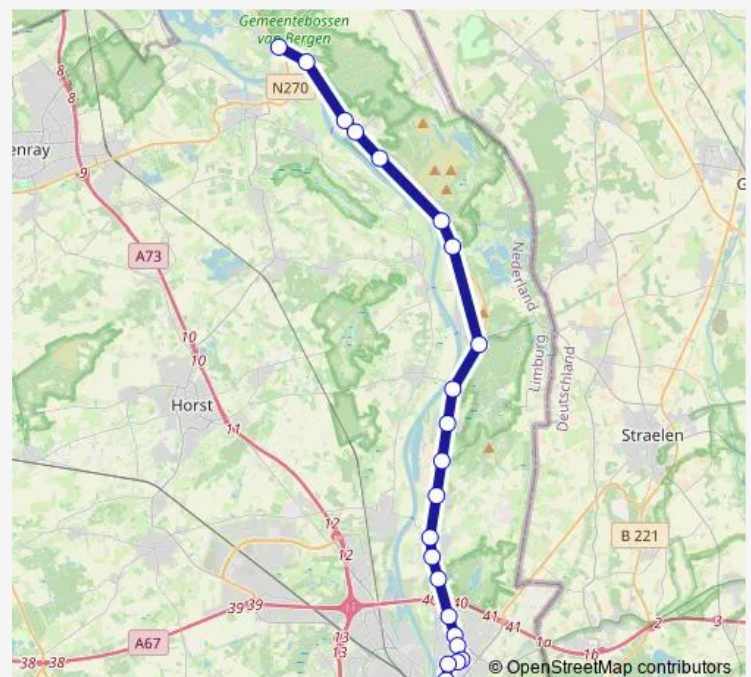

Direction

Bergen, Well Kasteellaan — Venlo, Station (Bus)

24 stops

[Open route schedule](#)

Bergen, Well Kasteellaan

Bergen, Well Knikkerdorp

Bergen, Wellerlooi Kruisstraat

Bergen, Wellerlooi Catharinastraat

Bergen, Wellerlooi Zuid

Bergen, Wellerlooi Walbeckerweg

Venlo, Arcen Thermaalbad

Venlo, Arcen Ronde N271, Venlo

Venlo, Lomm Veer naar Lottum

Venlo, Lomm Spikweien

Venlo, Lomm De Voort

Venlo, Velden Hasselt

Venlo, Hogeweg

Route schedule

Bergen, Well Kasteellaan — Venlo, Station (Bus)

Monday	07:39
Tuesday	07:39
Wednesday	07:39
Thursday	07:39
Friday	07:39
Saturday	—
Sunday	—

Route info

Direction: Bergen, Well Kasteellaan

Stops: 24

Trip Duration: 0 hour 45 min

Venlo, Mgr. Nolensplein

Venlo, Goltziusstraat

Venlo, Station (Bus)

683 Metro time schedules and route maps are available in an offline PDF at busmaps.com. Use the busmaps.com website to see live bus times, train schedule or subway schedule, and step-by-step directions for all public transit in Venlo