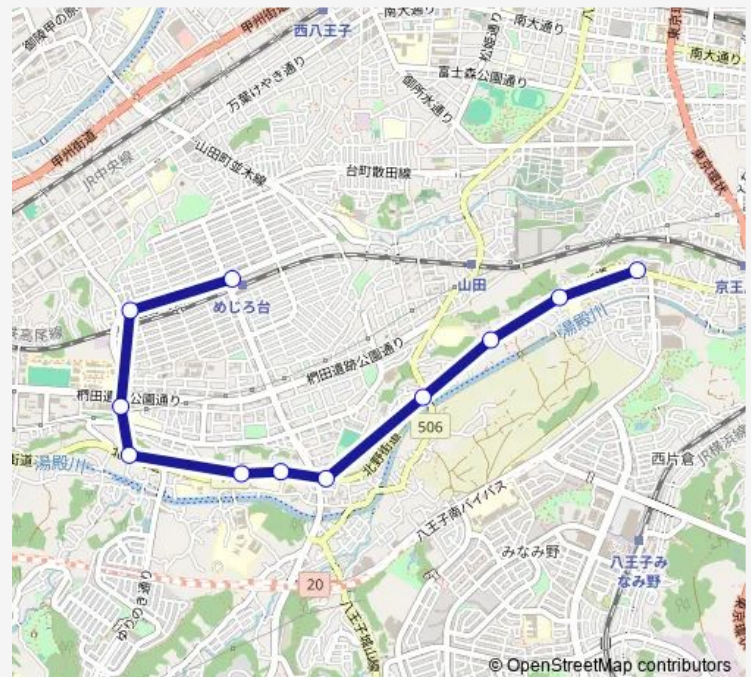

下小比企 — めじろ台駅

Monday 05:31

Tuesday 05:31

Wednesday 05:31

Thursday 05:31

Friday 05:31

Saturday —

Sunday —

Route info

Direction: 下小比企

Stops: 11

Trip Duration: 0 hour 15 min

八 8 1-下 Bus time schedules and route maps are available in an offline PDF at busmaps.com. Use the busmaps.com website to see live bus times, train schedule or subway schedule, and step-by-step directions for all public transit in Hachioji