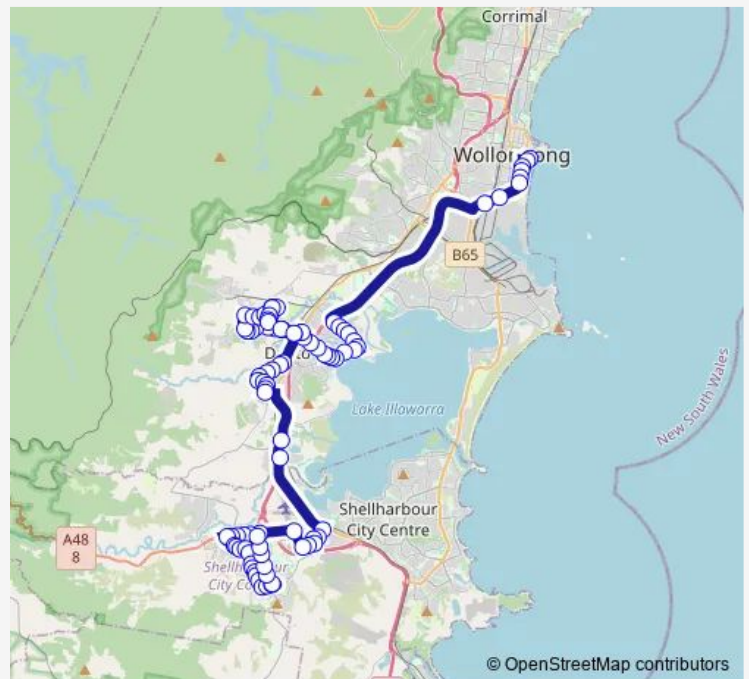

School Bus S209 WIN Sports and Entertainment Centre to Terry St opp Ogorman St via Horsley

[Go to website](#)

Direction

WIN Entertainment Centre, Crown St — Terry St Opp O'Gorman St

89 stops

[Open route schedule](#)

Route schedule

WIN Entertainment Centre, Crown St — Terry St Opp O'Gorman St

Monday	15:45
Tuesday	15:45
Wednesday	15:45
Thursday	15:45
Friday	15:45
Saturday	—
Sunday	—

Route info

Direction: WIN Entertainment Centre, Crown St

Stops: 89

Trip Duration: 1 hour 22 min

S209 — WIN Sports and Entertainment Centre to Terry St opp Ogorman St via Horsley **BusMaps**

Byamee St Opp Bambil Cres

Byamee St At Cirrus St

Byamee St Before Moombara St

Ashburton Dr Before Fields Dr

Terry St Opp Burdekin Dr

Terry St After Daintree Dr

Terry St At Wiley St

Terry St Before Church St

Terry St Opp O'Gorman St

S209 School Bus time schedules and route maps are available in an offline PDF at busmaps.com. Use the busmaps.com website to see live bus times, train schedule or subway schedule, and step-by-step directions for all public transit in Wollongong