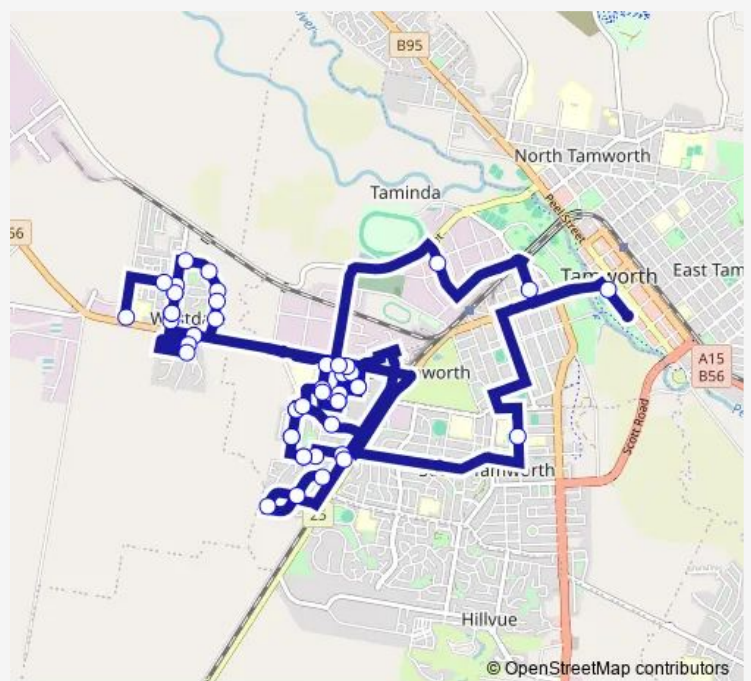

### Direction

Gunnedah Rd Before Mayne Dr — Westdale Public School

47 stops

[Open route schedule](#)

- Gunnedah Rd Before Mayne Dr
- Evans St After Gunnedah Rd
- Evans St At Lindsay Rd
- Evans St Before Mitchell St
- Evans St At Mitchell St
- Flinders St After Evans St
- Flinders St Opp Gosse Ct
- Flinders St Opp Mitchell St
- Flinders St After Banks St
- Westdale Memorial Park, Flinders St
- Ridge St After Gunnedah Rd
- Ridge St At Power St
- Edinburgh St After Southview St
- Edinburgh St At Power St
- Edinburgh St Before Stewart Av
- Bent St After Stewart Av
- Edith St After Northview St
- Bourne St After Warral Rd
- Sussex St At Tingira Av
- Coledale Community Park, Tingira St
- Cole Rd Opp Cossa St

### Route schedule

Gunnedah Rd Before Mayne Dr — Westdale Public School

Monday	07:40
Tuesday	07:40
Wednesday	07:40
Thursday	07:40
Friday	07:40
Saturday	—
Sunday	—

### Route info

Direction: Gunnedah Rd Before Mayne Dr

Stops: 47

Trip Duration: 1 hour 13 min

■ S209 — Fish Bus - St Nicholas Primary to Westdale via West Tamworth **BusMaps**

Cole Rd After Sue Cres

Lloma Park, Macgregor St

Gunnedah Rd At Edinburgh St

Stewart Av At Aberdeen St

Gunnedah Rd Before Mayne Dr

Mayne Dr At Nowland Cres

Mayne Dr Opp Cunningham St

Evans St At Lindsay Rd

Evans St Before Mitchell St

Mitchell St Before Lindsay Rd