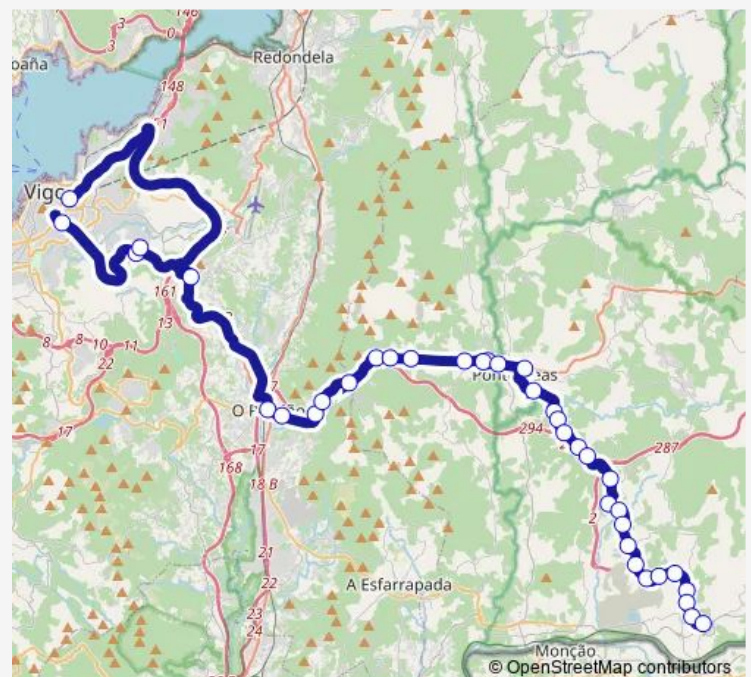

### Route schedule

Vigo E.I. — As Neves

Monday 14:30-19:15

Tuesday 14:30-19:15

Wednesday 14:30-19:15

Thursday 14:30-19:15

Friday 14:30

Saturday 13:45

### Route info

Direction: Vigo E.I.

Stops: 37

Trip Duration: 1 hour 15 min

Xg888010 — As Neves-Vigo E.I.

San Mateo Capilla

Recta

Lira