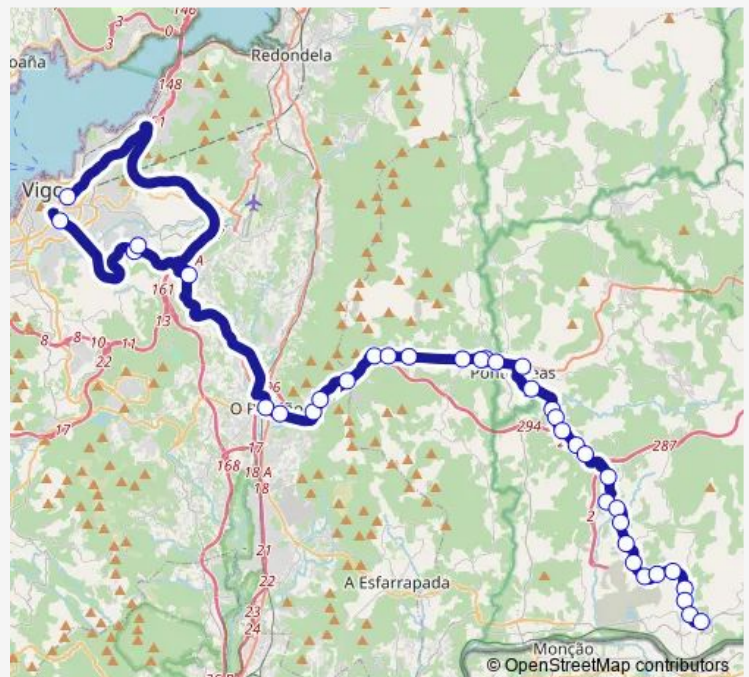

Alto A Gloria

S.Mateo Manga

San Mateo

Route schedule

Vigo E.I. — As Neves

Monday 14:30-19:15

Tuesday 14:30-19:15

Wednesday 14:30-19:15

Thursday —

Friday 14:30

Saturday 13:45

Sunday 16:00

Route info

Direction: Vigo E.I.

Stops: 37

Trip Duration: 1 hour 15 min