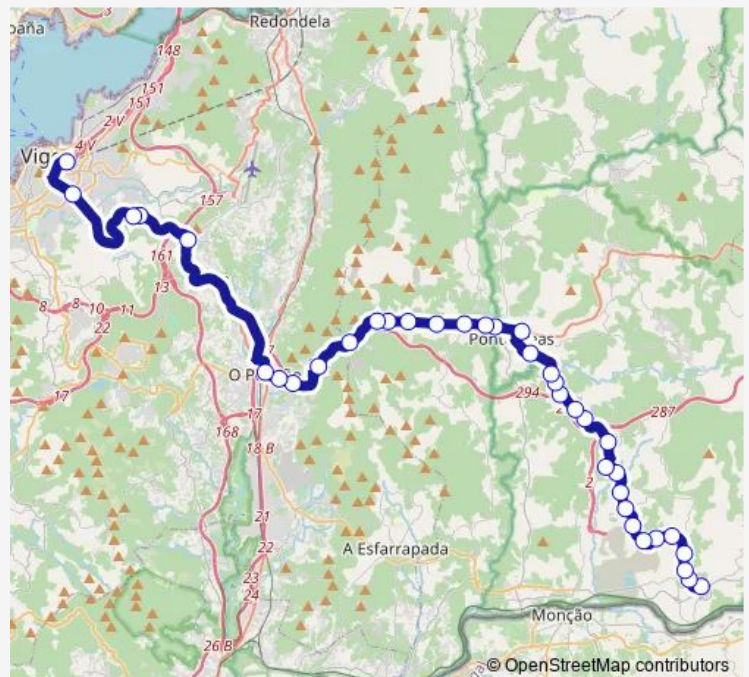

Thursday 16:30

Friday 16:30

Saturday —

Sunday —

Route info

Direction: As Neves

Stops: 37

Trip Duration: 1 hour 15 min