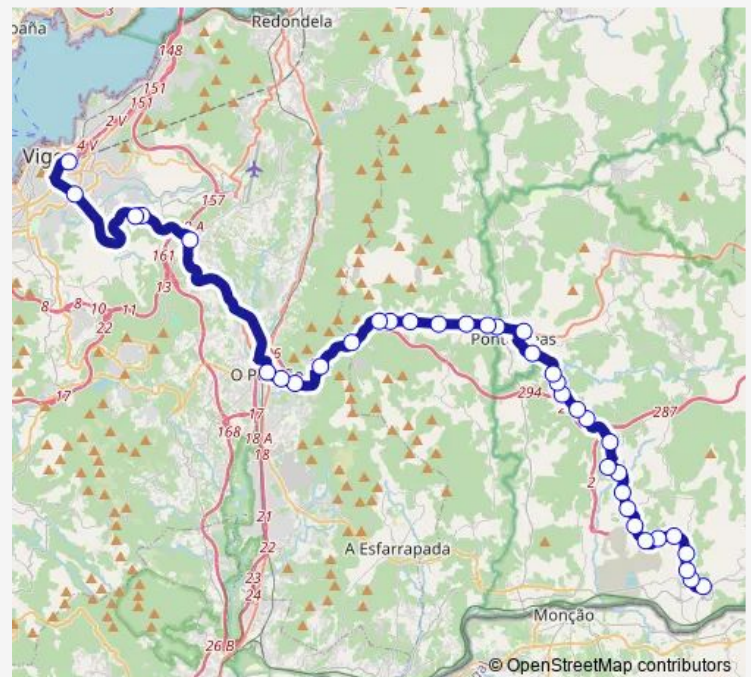

### Route schedule

As Neves — Vigo E.I.

Monday 16:30

Tuesday 16:30

Wednesday 16:30

Thursday —

Friday 16:30

Saturday —

### Route info

Direction: As Neves

Stops: 37

Trip Duration: 1 hour 15 min

XG888010 — As Neves-Vigo E.I.

Alto De Areas

Areas Iglesia

Arnosó