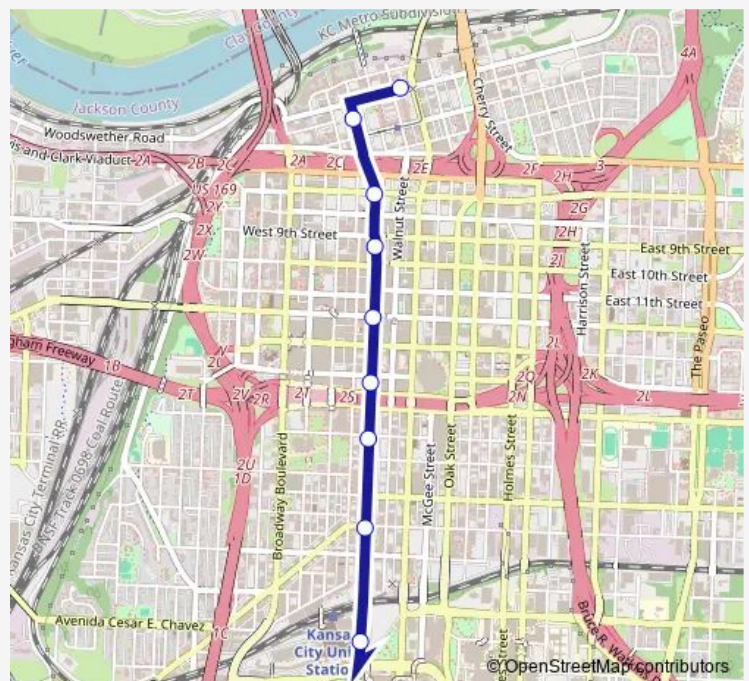

Tram STCR KC Streetcar

[Go to website](#)

**Direction**  
 River Market North ON 3RD ST AT Grand Wb — Union Station ON Main AT Pershing Sb  
 9 stops  
[Open route schedule](#)

- River Market North ON 3RD ST AT Grand Wb
- River Market West ON Delaware AT 4TH ST Sb
- North Loop ON Main AT 7TH ST Sb
- Library ON Main AT 9TH ST Sb
- Metro Center ON Main AT 12th ST Sb
- Power & Light ON Main AT 14th ST Sb
- Kauffman Center ON Main AT 16th ST Sb
- Crossroads ON Main AT 19th ST Sb
- Union Station ON Main AT Pershing Sb

Route schedule

River Market North ON 3RD ST AT Grand Wb — Union Station ON Main AT Pershing Sb

Monday	05:40-00:3 <sup>+1</sup>
Tuesday	05:40-00:3 <sup>+1</sup>
Wednesday	05:40-00:3 <sup>+1</sup>
Thursday	05:40-00:3 <sup>+1</sup>
Friday	05:40-01:2 <sup>+1</sup>
Saturday	06:40-00:40 <sup>+1</sup>
Sunday	06:40-23:59

Route info

Direction: River Market North ON 3RD ST AT Grand Wb

Stops: 9

Trip Duration: 0 hour 14 min

### Direction

Crossroads ON Main AT 19th ST Nb — River Market North  
ON 3RD ST AT Grand Wb

8 stops

[Open route schedule](#)

Crossroads ON Main AT 19th ST Nb

Kauffman Center ON Main AT 16th ST Nb

Power & Light ON Main AT 14th ST Nb