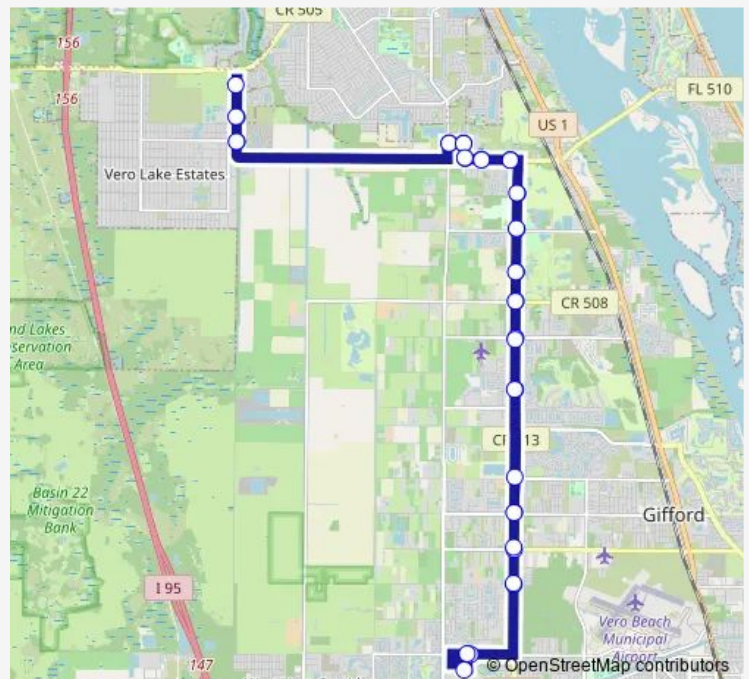

## Bus Route 9

[Go to website](#)

**Direction**  
 Indian River Mall — 26th St & Woodfield Blvd (Wb)  
 37 stops  
[Open route schedule](#)

- Indian River Mall
- 26th St & Woodfield Blvd (Eb)
- 58th Ave & 37th St (Nb)
- 58th Ave & 41st St (Nb)
- 58th Ave & 45th St (Nb)
- 58th Ave & 49th St (Nb)
- 58th Ave & 59th St (Nb)
- 58th Ave & 65th St (Nb)
- 58th Ave & 69th St (Nb)
- 58th Ave & Syngenta (Nb)
- 58th Ave & 77th St (Nb)
- 58th Ave & 81st St (Nb)
- 85th St & 59th Ave (Wb)
- 85th St & 62nd Ave (Wb)
- 64th Ave & 85th St (Nb)
- 86th Ln & 64 Ave (Wb)
- 86th Ln & 66th Ave (Wb)
- CR 510 & VLE (Nb)
- Sebastian High School (Nb)
- North County Hub
- Sebastian High School (Sb)

### Route schedule

Indian River Mall — 26th St & Woodfield Blvd (Wb)

Monday	06:00-19:00
Tuesday	06:00-19:00
Wednesday	06:00-19:00
Thursday	06:00-19:00
Friday	06:00-19:00
Saturday	08:00-17:00
Sunday	—

### Route info

Direction: Indian River Mall  
 Stops: 37  
 Trip Duration: 1 hour 0 min

Route 9

CR 510 & VLE (Sb)

86th Ln & 66th Ave (Eb)

86th Ln & 64 Ave (Eb)

64th Ave & 85th St (Sb)

85th St & 62nd Ave (Eb)

85th St & 59th Ave (Eb)

58th Ave & 81st St (Eb)

58th Ave & 77th St (Sb)

58th Ave & Syngenta (Eb)

58th Ave & 69th St (Sb)

58th Ave & 65th St (Sb)

58th Ave & 59th St (Sb)

58th Ave & 45th St (Sb)