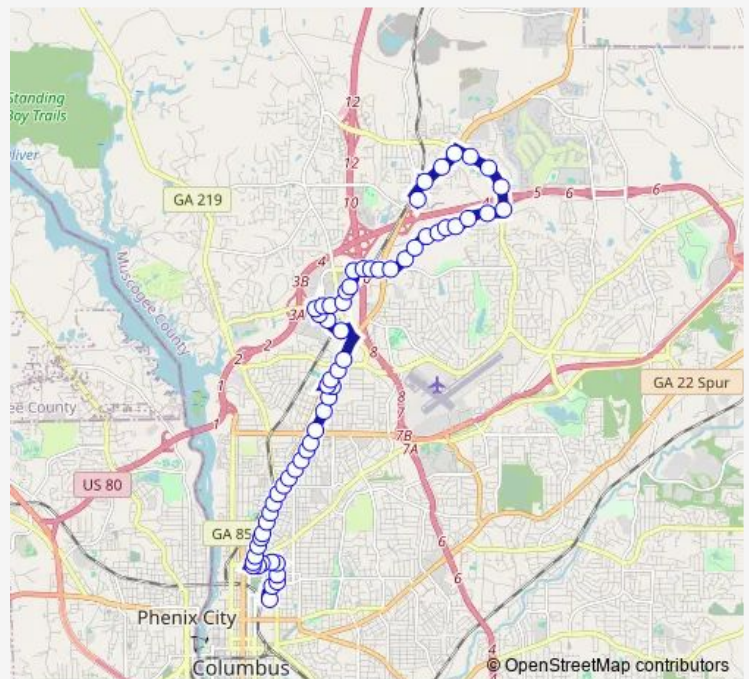

10th Ave and Mora St

9th Ave and North Ave

Center St and Columbus Regional Health

19th St and Doctors Hospital

19th St and Hamilton Rd

Hamilton Rd and Talbotton Rd

Hamilton Rd and 20th St

Hamilton Rd and 22nd St

Hamilton Rd and Dale Ave

Route schedule

Metra Transfer Center — Bear Ln and Lake Loop

Monday	05:00-18:00
Tuesday	05:00-18:00
Wednesday	05:00-18:00
Thursday	05:00-18:00
Friday	05:00-18:00
Saturday	05:00-18:00
Sunday	—

Route info

Direction: Metra Transfer Center

Stops: 62

Trip Duration: 0 hour 39 min

Route 9

Hamilton Rd and 40th St

Hamilton Rd and 42nd St

Hamilton Rd and 43rd St

Direction: Bear Ln and Lake Loop

Stops: 53

Trip Duration: 0 hour 40 min

Veterans Pkwy and 55th St

Veterans Pkwy and Aaron's Furniture

Alexander St and Hamilton Rd

Hamilton Rd and 52nd St

Hamilton Rd and 50th St