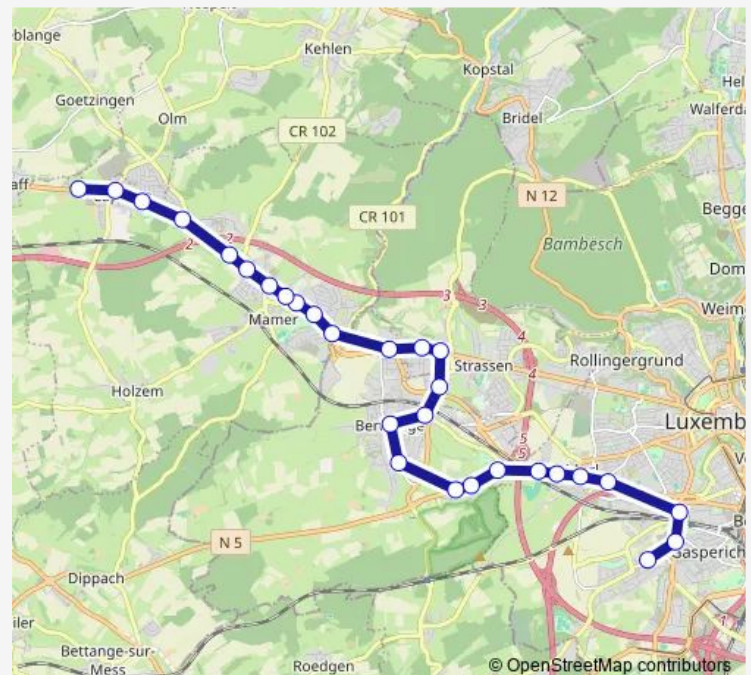

### Route schedule

Cessange, Eigt — Capellen, Ponts & Chaussées

Monday 16:25

Tuesday 12:30

Wednesday 16:25

Thursday 12:30

Friday 16:25

Saturday —

### Route info

Direction: Cessange, Eigt

Stops: 28

Trip Duration: 0 hour 35 min

Ce1

Mamer, Mambra

Mamer, Eglantiers

Mamer, Scoutshome