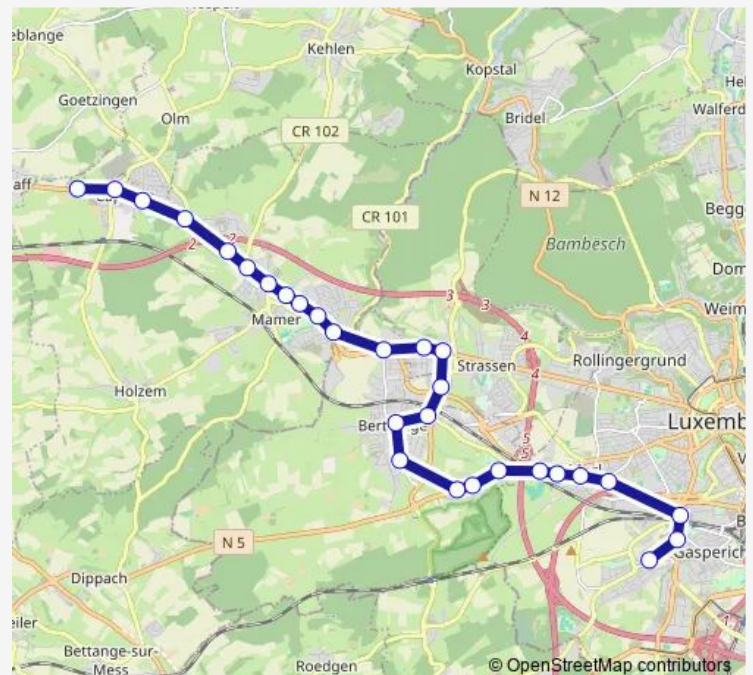

Thursday 12:30

Friday 16:25

Saturday —

Sunday —

Route info

Direction: LUX Cessange, EIGT

Stops: 28

Trip Duration: 0 hour 35 min

Capellen, Ponts et Chaussées

Direction

Capellen, Ponts et Chaussées — LUX Cessange, EIGT

28 stops

[Open route schedule](#)

Capellen, Ponts et Chaussées

Capellen, Klouschter

Capellen, Police

Monday 07:10

Tuesday 07:10

Wednesday 07:10

Thursday 07:10

Friday 07:10

Saturday —

Sunday —

Route info

Direction: Capellen, Ponts et Chaussées

Stops: 28

Trip Duration: 0 hour 38 min

LUX Hollerich, Aciérie Quai 4

LUX Gasperich, Gaasperecher Bierg

LUX Cessange, EIGT

CE1 Bus time schedules and route maps are available in an offline PDF at busmaps.com. Use the busmaps.com website to see live bus times, train schedule or subway schedule, and step-by-step directions for all public transit in Luxembourg