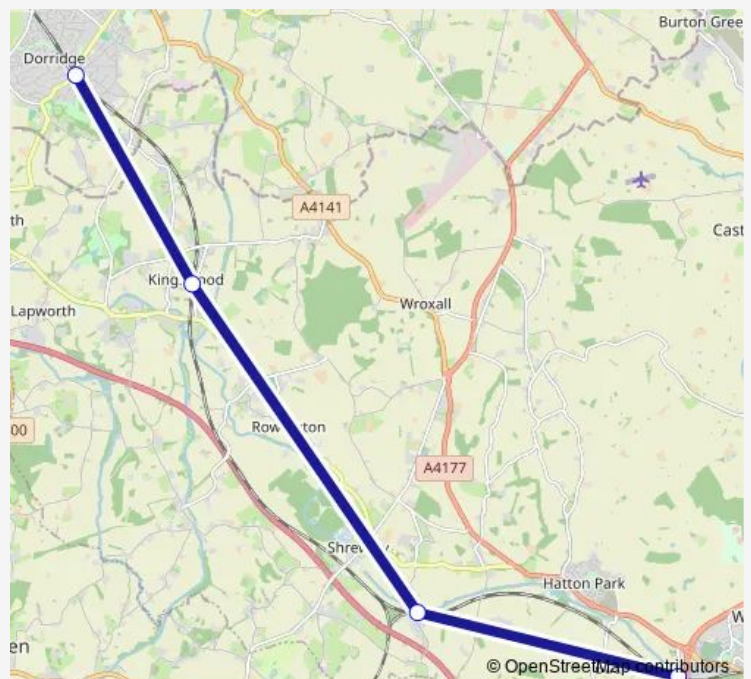

Rail Replacement Bus Service Ch:Ddg->Wrp CH replacement bus service from DDG to Wrp

[Go to website](#)

Direction

Dorridge — Warwick Parkway

4 stops

[Open route schedule](#)

Dorridge

Lapworth

Hatton (Warks)

Warwick Parkway

Route schedule

Dorridge — Warwick Parkway

Monday —

Tuesday —

Wednesday —

Thursday —

Friday —

Saturday 06:45-22:45

Sunday 09:35-20:00

Route info

Direction: Dorridge

Stops: 4

Trip Duration: 0 hour 35 min

■ Ch:Ddg->Wrp — CH replacement bus service from DDG to Wrp