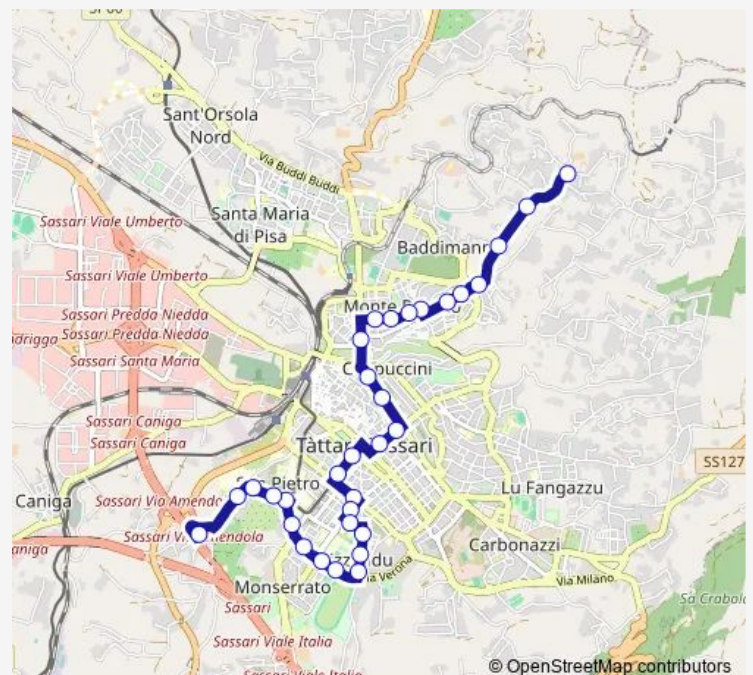

### Route schedule

Sv Cabu D'Ispiga, Capolinea — Piazzale Giovanni Falcone, Capolinea

Monday

—

Tuesday

—

Wednesday

—

Thursday

—

Friday

—

Saturday

—

Sunday

06:30-22:09

### Route info

Direction: Sv Cabu D'Ispiga, Capolinea

Stops: 35

Trip Duration: 0 hour 40 min

1/ — Linea 1/

Via Rizzeddu 21

Via Rizzeddu, Incrocio Via Venezia

Via Rockefeller, Inps

Via Rockefeller 54

Via Washington Fronte Chiesa

Piazza Vienna

Via Budapest 13

Via Budapest 3

Via Rockefeller 18

Via Delle Croci Fronte 3

Via Delle Croci, Piazza San Pietro