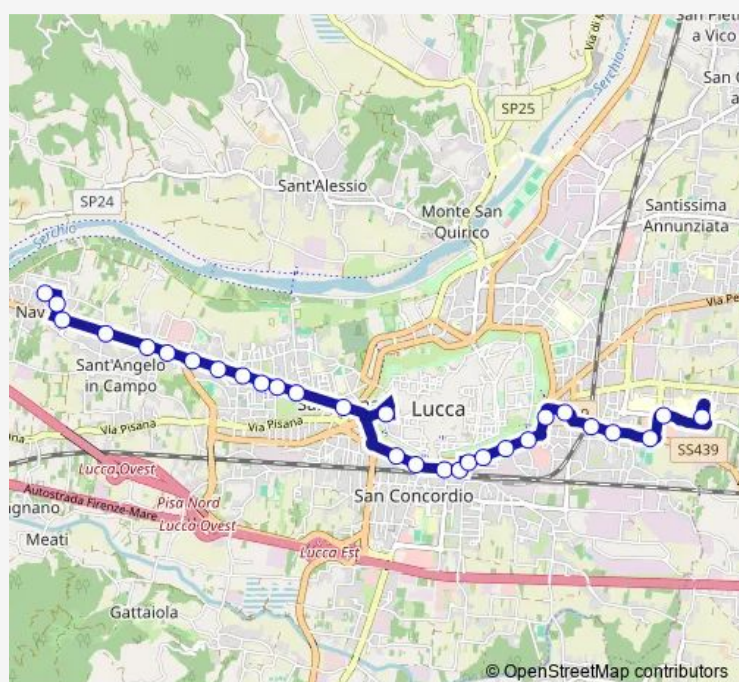

### Direction

Nave — Ospedale San Luca

29 stops

[Open route schedule](#)

- Nave
- Nave C. Bimbo
- Sarzanese 2
- Sarzanese 4
- Sarzanese 6
- Sarzanese 8
- Puccini 2
- Puccini 4
- Puccini 6
- Puccini 8
- Puccini 10
- Puccini 12
- S. Anna 2
- Verdi 4
- Carducci 2
- Carducci 4
- Passerella
- Stazione Fs
- Ricasoli Fs
- Giusti 1
- Giusti 3

### Route schedule

Nave — Ospedale San Luca

Monday	05:58-20:15
Tuesday	05:58-20:15
Wednesday	05:58-20:15
Thursday	05:58-20:15
Friday	05:58-20:15
Saturday	05:58-20:15
Sunday	09:00-20:00

### Route info

Direction: Nave

Stops: 29

Trip Duration: 0 hour 28 min

Giusti 5

Pacini 1

Cadorna 1

Tiglio 1