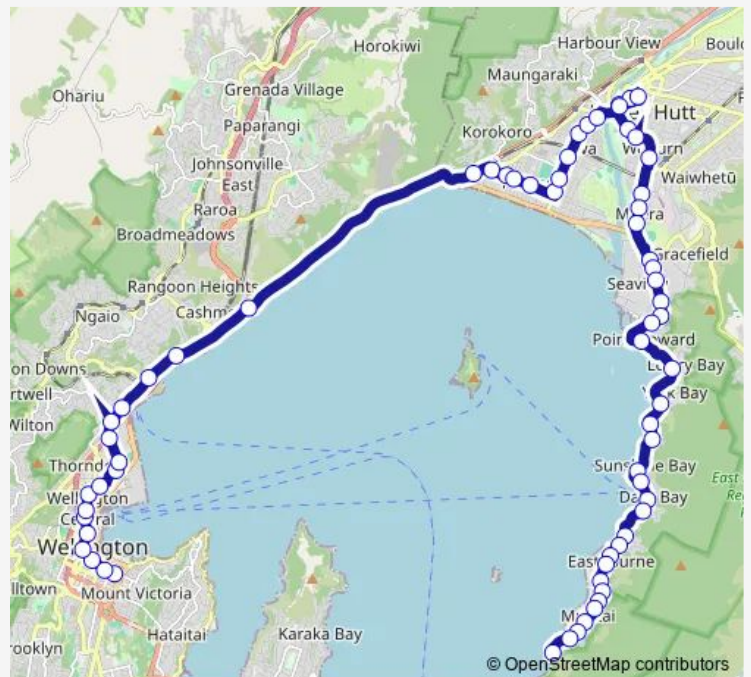

Hutt Road at Rangiora Avenue

Hutt Road at Centennial Highway

Hutt Road opposite Nevis Street

Jackson Street at Te Puni Street (eastbound)

Jackson Street at Petone Avenue

Route schedule

Courtenay Place - Stop A — Eastbourne - Muritai Road (near 497)

Monday	—
Tuesday	—
Wednesday	00:30-03:30
Thursday	—
Friday	—
Saturday	00:30-03:30
Sunday	00:30-03:30

Route info

Direction: Courtenay Place - Stop A

Stops: 65

Trip Duration: 1 hour 0 min

Jackson Street at Sydney Street

Jackson Street at Britannia Street

Cuba Street opposite Heretaunga Street

Cuba Street at Weltec

Cuba Street at Bouverie Street

Cuba Street near Montague Street

Victoria Street at Alice Street (near 85)

Victoria Street at Alicetown Playground

Seaview Road at Gracefield Road

Seaview Road (near 105)

Seaview Marina - Marine Drive

Point Howard

Lowry Bay (near 230)

York Bay (near 305)

Mahina Bay - Rangioru Road

Mahina Bay (near 445)