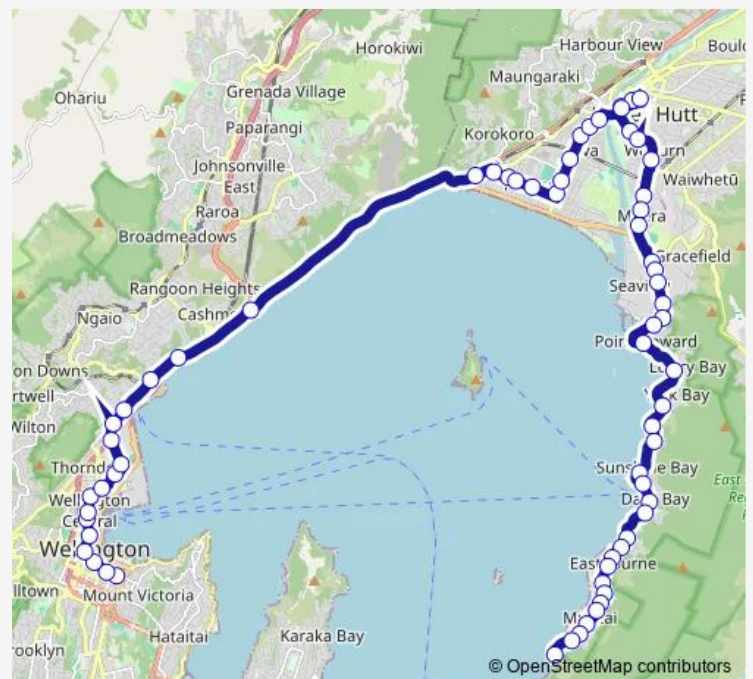

Hutt Road at Rangiora Avenue

Hutt Road at Centennial Highway

Hutt Road opposite Nevis Street

Jackson Street at Te Puni Street (eastbound)

Jackson Street at Petone Avenue

Route schedule

Courtenay Place - Stop A — Eastbourne - Muritai Road (near 497)

Monday	—
Tuesday	—
Wednesday	—
Thursday	—
Friday	—
Saturday	00:30-03:30
Sunday	00:30-03:30

Route info

Direction: Courtenay Place - Stop A

Stops: 65

Trip Duration: 1 hour 0 min

Jackson Street at Sydney Street

Jackson Street at Britannia Street

Cuba Street opposite Heretaunga Street

Cuba Street at Weltec

Cuba Street at Bouverie Street

Cuba Street near Montague Street

Victoria Street at Alice Street (near 85)

Victoria Street at Alicetown Playground

Seaview Road at Gracefield Road

Seaview Road (near 105)

Seaview Marina - Marine Drive

Point Howard

Lowry Bay (near 230)

York Bay (near 305)

Mahina Bay - Rangioru Road

Mahina Bay (near 445)