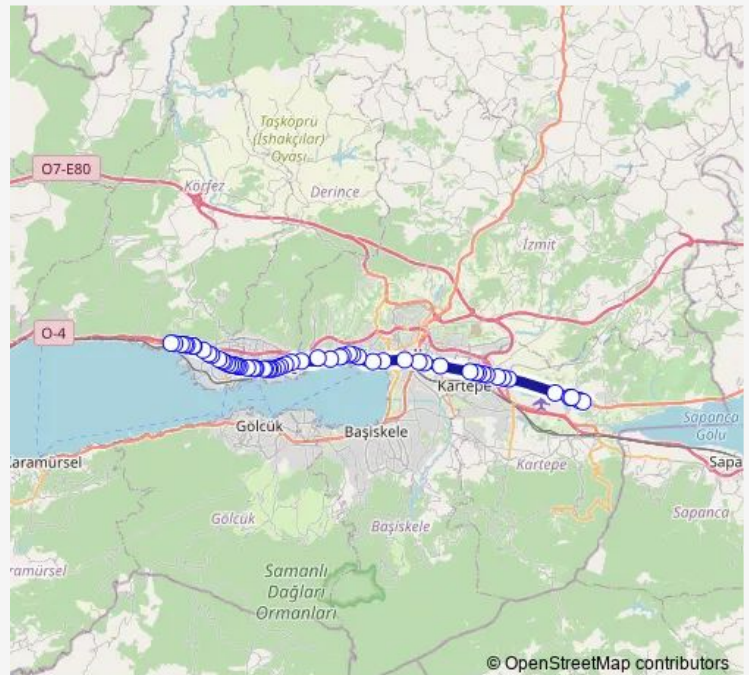

Friday 16:00

Saturday —

Sunday —

Route info

Direction: CENGİZ TOPEL HAVAALANI

Stops: 59

Trip Duration: 0 hour 56 min

■ 250C — Körfez-Cengiz Topel Havaalani

© OpenStreetMap contributors
BusMaps

D-100 Yenidođan

Seka Devlet Hastanesi D-100

Klor

Dođum Evi

Kuruçeşme Işıklar

Şirintepe Şantiye

Kaşık Yanyol 1