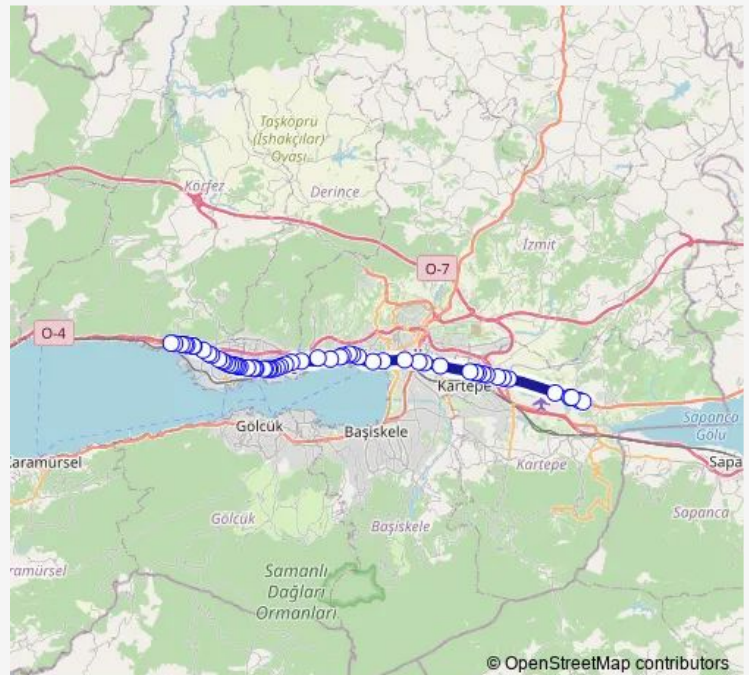

A.Menderes D100 1

Orduevi

Dostluk Sitesi

Route schedule

Cengiz Topel Havaalani — Yarımca Ortaokulu

Monday 16:00

Tuesday 16:00

Wednesday 16:00

Thursday 16:00

Friday 16:00

Saturday —

Sunday —

Route info

Direction: Cengiz Topel Havaalani

Stops: 59

Trip Duration: 0 hour 56 min

© OpenStreetMap contributors

■ 250c — Körfez-Cengiz Topel Havaalani

BusMaps

D-100 Yenidođan

Seka Devlet Hastanesi D-100

Klor

Dođum Evi

Kuruçeşme Işıklar