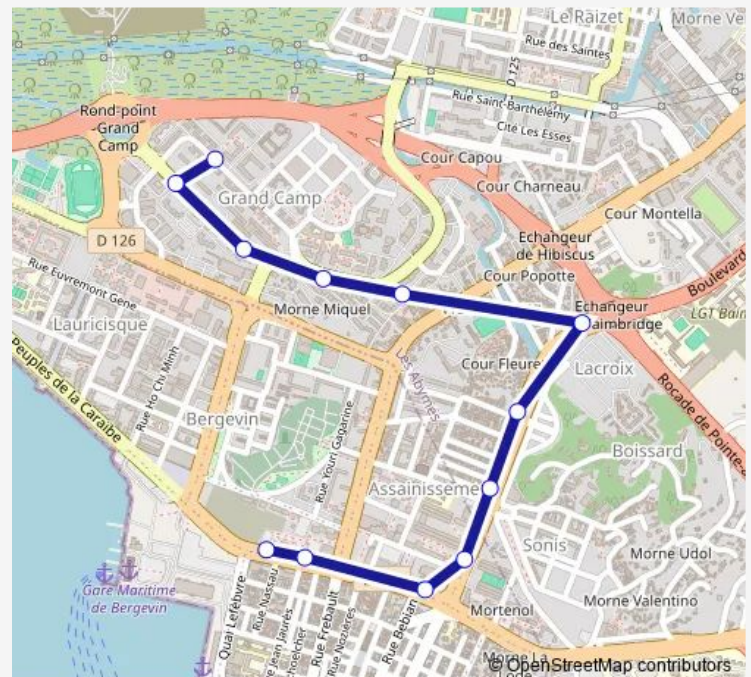

Direction

Belvédère — Bergevin Marché

12 stops

[Open route schedule](#)

- Belvédère
- Bellevue
- Les Colinettes
- Rés Vx Bourg
- Les Sylphides
- Pt De Baimbridge
- Res Solitude
- Rd Pt Ignace
- Gontrand Sablier
- Centre Des Arts
- Abri Tour Sécid
- Bergevin Marché

Route schedule

Belvédère — Bergevin Marché

Monday	06:10-18:00
Tuesday	06:10-18:00
Wednesday	06:10-18:00
Thursday	06:10-18:00
Friday	06:10-18:00
Saturday	06:50-12:40
Sunday	—

Route info

Direction: Belvédère

Stops: 12

Trip Duration: 0 hour 12 min

A93 — Grand-Camp / Gare DE Bergevin

Direction

Gare De Bergevin — Belvédère

14 stops

[Open route schedule](#)

Gare De Bergevin

Route info

Direction: Gare De Bergevin

Stops: 14

Trip Duration: 0 hour 20 min

A93 Bus time schedules and route maps are available in an offline PDF at busmaps.com. Use the busmaps.com website to see live bus times, train schedule or subway schedule, and step-by-step directions for all public transit in Pointe-a-Pitre