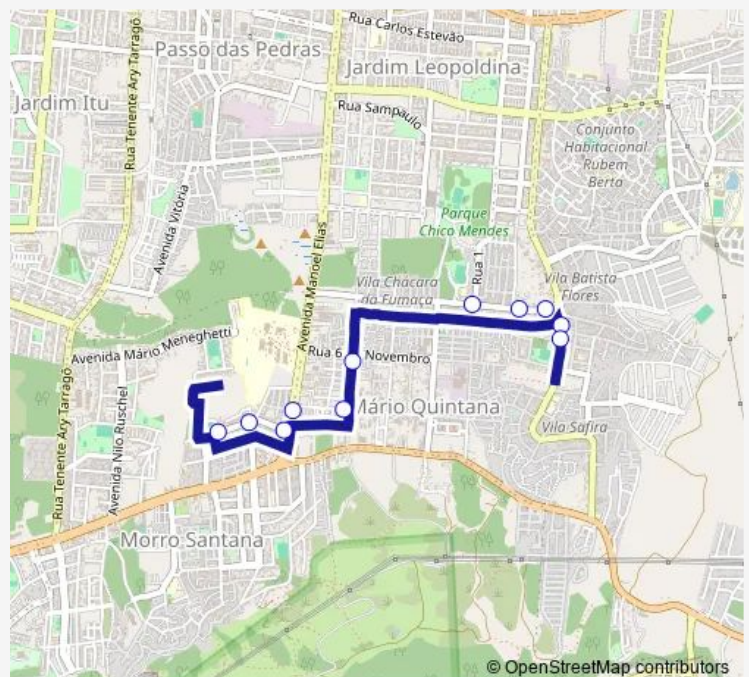

### Direction

Padre Maximo Coghetto DF 155 — Fumaca DF 997

11 stops

[Open route schedule](#)

Padre Maximo Coghetto DF 155

Padre Maximo Coghetto AL 320

Joao Dallegrove 219-A

Manoel Elias 1870 Posto Br

### Route schedule

Padre Maximo Coghetto DF 155 — Fumaca DF 997

Monday 12:30-17:30

Tuesday 12:30-17:30

Wednesday 12:30-17:30

Thursday 12:30-17:30

Friday 12:30-17:30

Saturday —

### Route info

Direction: Padre Maximo Coghetto DF 155

Stops: 11

Trip Duration: 0 hour 15 min

**Direction**

Fumaca AL 1145 — Mutual DF 137 Praça Ver. Valneri Antunes

13 stops

[Open route schedule](#)

## Route info

Direction: Fumaca AL 1145

Stops: 13

Trip Duration: 0 hour 15 min

A93 Bus time schedules and route maps are available in an offline PDF at busmaps.com. Use the busmaps.com website to see live bus times, train schedule or subway schedule, and step-by-step directions for all public transit in Alvorada