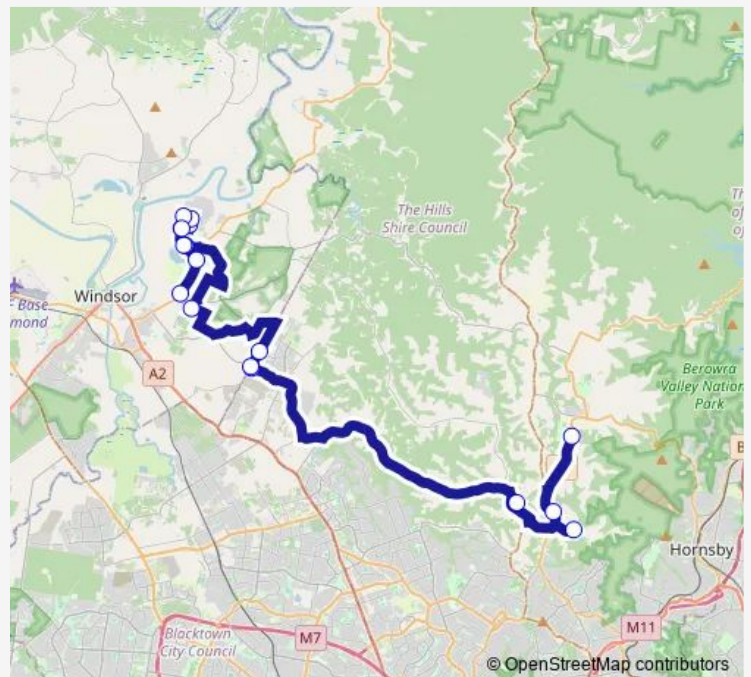

School Bus 5607 Galston HS to Pitt Town Rd at Saunders Rd via Pitt Town

[Go to website](#)

Direction

Galston High School Galston Rd — Pitt Town Rd At Saunders Rd

17 stops

[Open route schedule](#)

- Galston High School Galston Rd
- Redfield College Bus Bay, Old Northern Rd
- Pacific Hills Christian School Bus Bay, Quarry Rd
- Hills Grammar School Bus Bay
- Old Pitt Town Rd Before Boundary Rd
- Boundary Rd At Old Pitt Town Rd (Hail And Ride)
- Boundary Rd Opp Cataract Rd
- Old Stock Route Rd At Saunders Rd
- Pitt Town Village Shops, Eldon St
- Bathurst St Opp Grenville St
- Bathurst St Opp Bootles Lane
- 11 Bona Vista Dr Before Citrus Pl
- Opp 30 Bona Vista Dr Across From The Cedars Av
- Bathurst St At Johnston St
- Bathurst St At Bootles Lane
- Pitt Town Rd At Glebe Rd
- Pitt Town Rd At Saunders Rd

Route schedule

Galston High School Galston Rd — Pitt Town Rd At Saunders Rd

Monday	15:20
Tuesday	15:20
Wednesday	15:20
Thursday	15:20
Friday	15:20
Saturday	—
Sunday	—

Route info

Direction: Galston High School Galston Rd

Stops: 17

Trip Duration: 1 hour 20 min

5607 School Bus time schedules and route maps are available in an offline PDF at busmaps.com. Use the busmaps.com website to see live bus times, train schedule or subway schedule, and step-by-step directions for all public transit in Wilberforce

The schedule is provided in the local timezone. Times with "(+1)" indicate departures on the next day.

PDF file created on 2025-01-16

2024 BusMaps.com - All Rights Reserved