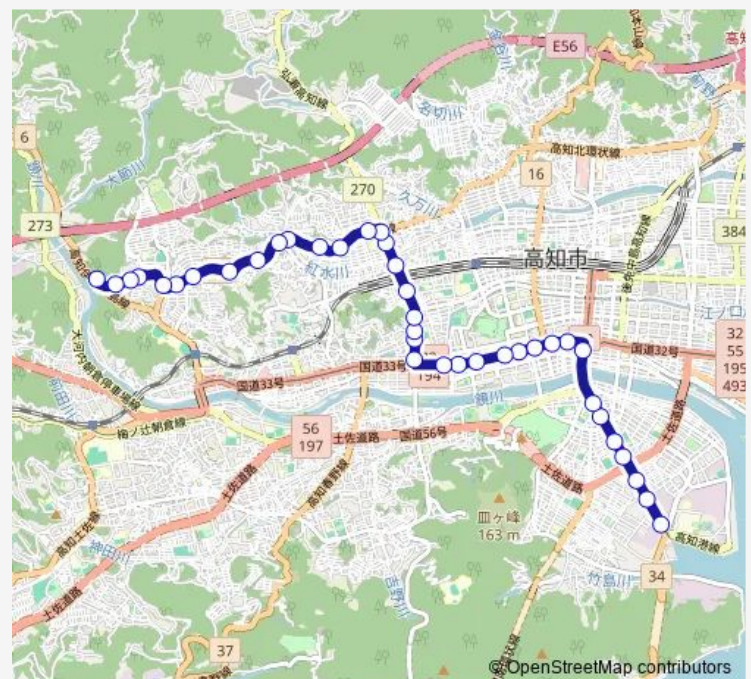

### Route schedule

棧橋通五丁目 — 鳥越

Monday 06:29-20:40

Tuesday 06:29-20:40

Wednesday 06:29-20:40

Thursday 06:29-20:40

Friday 06:29-20:40

Saturday 12:14-17:43

### Route info

Direction: 棧橋通五丁目

Stops: 38

Trip Duration: 0 hour 31 min

鳥越線

BusMaps

円行寺分岐

中万々