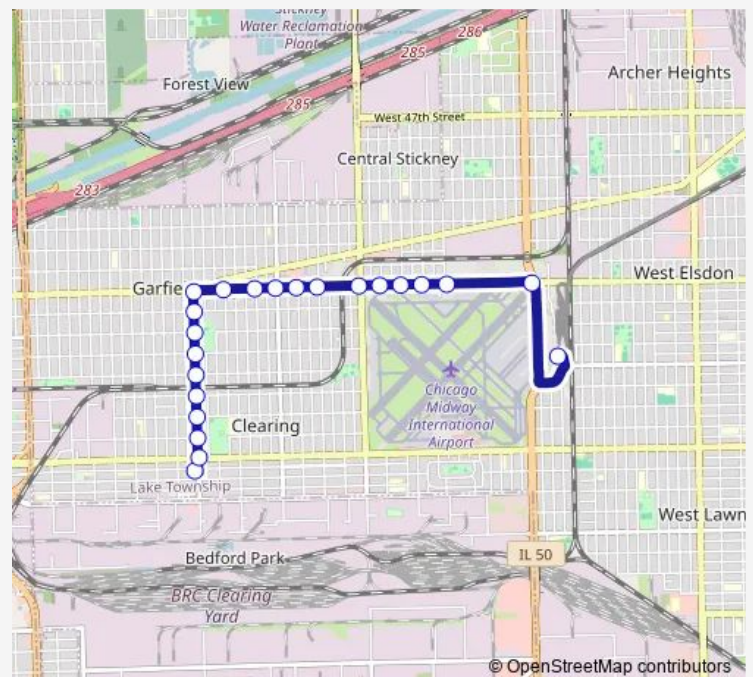

55th Street & Austin

55th Street & Mayfield

55th Street & Menard

55th Street & Central

55th Street & Linder

55th Street & Long

55th Street & Lockwood

55th Street & Laramie

### Route schedule

Narragansett & 63rd Place Terminal — Midway Orange Line Station

Monday	05:25-20:23
Tuesday	05:25-20:23
Wednesday	05:25-20:23
Thursday	05:25-20:23
Friday	05:25-20:23
Saturday	05:52-19:22
Sunday	—

### Route info

Direction: Narragansett & 63rd Place Terminal

Stops: 22

Trip Duration: 0 hour 17 min

55n — 55th/Narragansett

**Direction**

Midway Orange Line Station — Narragansett &amp; 63rd Place Terminal

22 stops

[Open route schedule](#)

Midway Orange Line Station

55th Street &amp; Cicero

55th Street &amp; Laramie

55th Street &amp; Lockwood

55th Street &amp; Long

55th Street &amp; Linder

55th Street &amp; Central