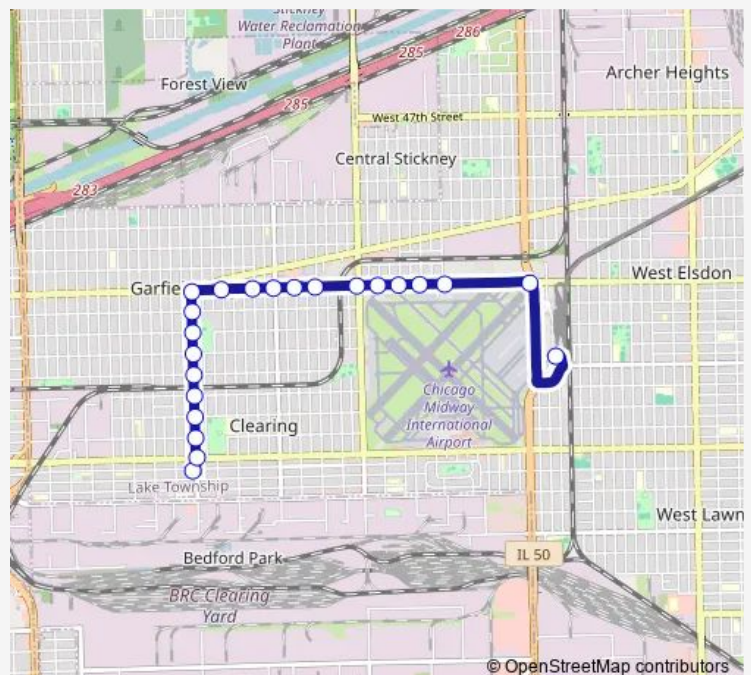

55th Street & Austin

55th Street & Mayfield

55th Street & Menard

55th Street & Central

55th Street & Linder

55th Street & Long

55th Street & Lockwood

55th Street & Laramie

55th Street & Cicero

### Route schedule

Narragansett & 63rd Place Terminal — Midway Orange Line Station

Monday 05:25-20:23

Tuesday 05:25-20:23

Wednesday 05:25-20:23

Thursday 05:25-20:23

Friday 05:25-20:23

Saturday 05:52-19:22

### Route info

Direction: Narragansett & 63rd Place Terminal

Stops: 22

Trip Duration: 0 hour 17 min

55N — 55th/Narragansett

**Direction**

Midway Orange Line Station — Narragansett &amp; 63rd Place Terminal

22 stops