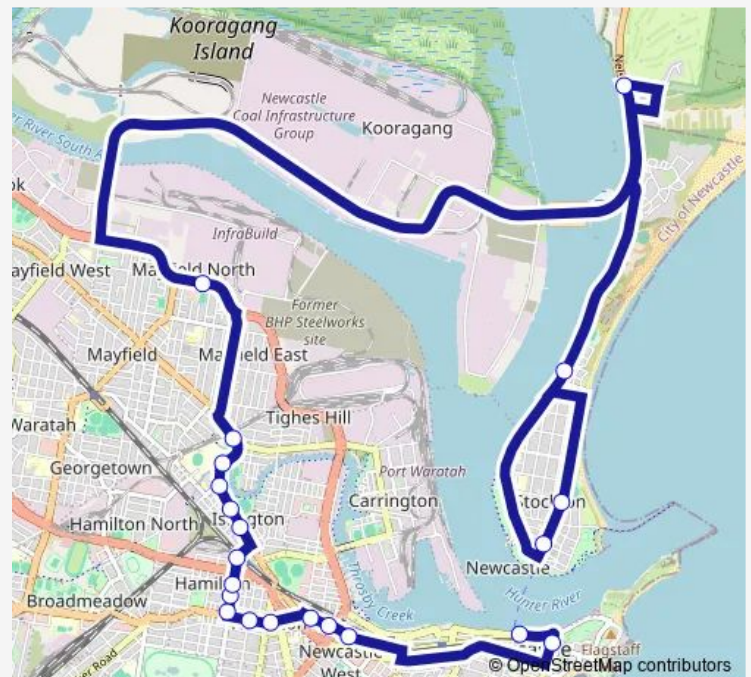

Beaumont St Opp Hamilton Station

Maitland Rd At May St

Maitland Rd Opp Islington Park

Maitland Rd At Hubbard St

Newcastle Tafe, Maitland Rd

Maitland Rd After Elizabeth St

Industrial Dr After William St

Nelson Bay Rd Opp Vardon Rd

Mitchell St At Queen St

Mitchell St At Clyde St

Fullerton St Opp Booth St

Route schedule

Queens Wharf, Wharf Rd — Fullerton St Opp Booth St

Monday —

Tuesday —

Wednesday —

Thursday —

Friday 26:59⁺¹

Saturday 26:59⁺¹

Sunday —

Route info

Direction: Queens Wharf, Wharf Rd

Stops: 21

Trip Duration: 0 hour 43 min

55N — Newcastle to Stockton

55N Bus time schedules and route maps are available in an offline PDF at busmaps.com. Use the busmaps.com website to see live bus times, train schedule or subway schedule, and step-by-step directions for all public transit in Newcastle