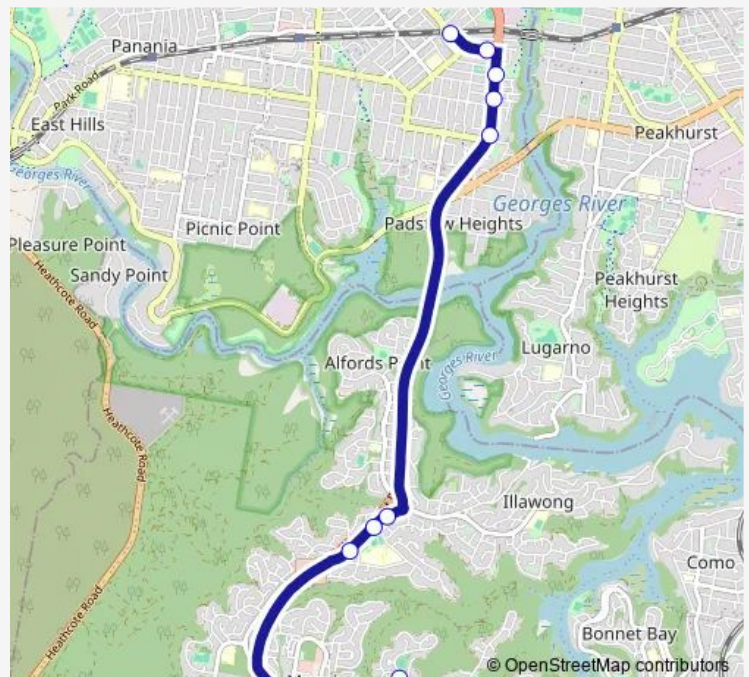

Thursday 07:50

Friday 07:50

Saturday —

Sunday —

Route info

Direction: Padstow Station, Howard Rd

Stops: 12

Trip Duration: 0 hour 20 min

S073 — Padstow Station to Gymea Technology Hs

S073 School Bus time schedules and route maps are available in an offline PDF at busmaps.com. Use the busmaps.com website to see live bus times, train schedule or subway schedule, and step-by-step directions for all public transit in Liverpool