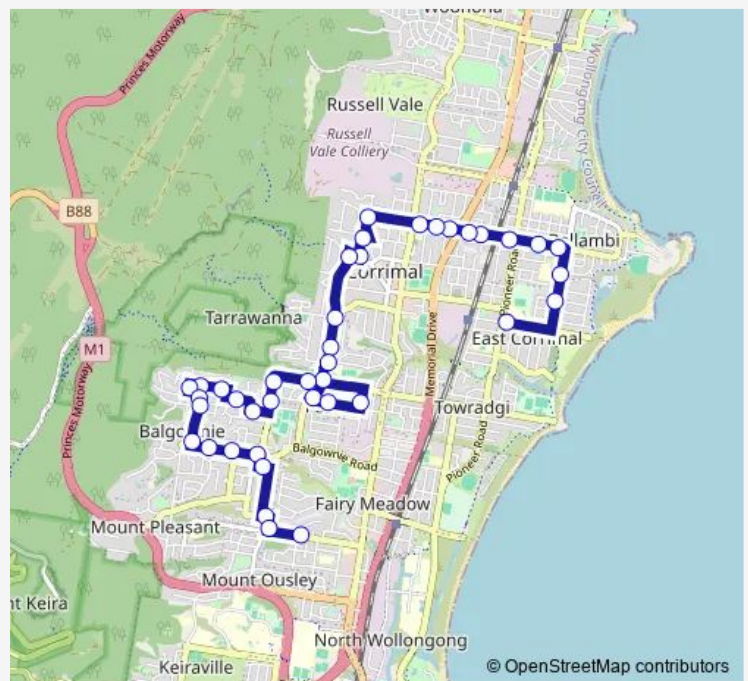

School Bus S073 Fairy Meadow Demonstration School to Corrimal Hs

[Go to website](#)

**Direction**

Corrimal High School, Murray Rd — Cabbage Tree Lane After Mclean Av

40 stops

[Open route schedule](#)

- Corrimal High School, Murray Rd
- Cawley St At Thalassa Av
- Bellambi Public School, Cawley St
- Rothery St After Cawley St
- Rothery St Opp Kent St
- Rothery St Opp Bellambi Bowling Club
- Rothery St At Edwina St
- Rothery St After Edwina St
- Rothery St Before Cross St
- Rothery St Opp Eager St
- Corrimal Public School, Rothery St
- Bloomfield Av At Robson St
- Lemrac Av At Coxs Av
- Lemrac Av At Francis St
- Foothills Rd After Francis St
- Meadow St Opp Harrigan St
- Tarrawanna Community Hall, Meadow St
- Tarrawanna Public School, Meadow St
- Meadow St At Caldwell Av
- Meadow St At Douglas Rd

Route schedule

Corrimal High School, Murray Rd — Cabbage Tree Lane After Mclean Av

Monday	—
Tuesday	14:55
Wednesday	14:55
Thursday	14:55
Friday	14:55
Saturday	—
Sunday	—

Route info

Direction: Corrimal High School, Murray Rd

Stops: 40

Trip Duration: 0 hour 25 min

S073 — Fairy Meadow Demonstration School to Corrimal Hs

Douglas Rd At Ross St

Pringle Rd Before Wallace Rd

Alpini Park, Caldwell Av

Foothills Rd After Caldwell Av

Foothills Rd Before Brian St

## Direction

Fairy Meadow Demonstration School, Balgownie Rd —  
Corrimal High School, Murray Rd

38 stops

[Open route schedule](#)

Fairy Meadow Demonstration School, Balgownie Rd

Guest Park, Balgownie Rd

Balgownie Rd Opp Strathallan Av