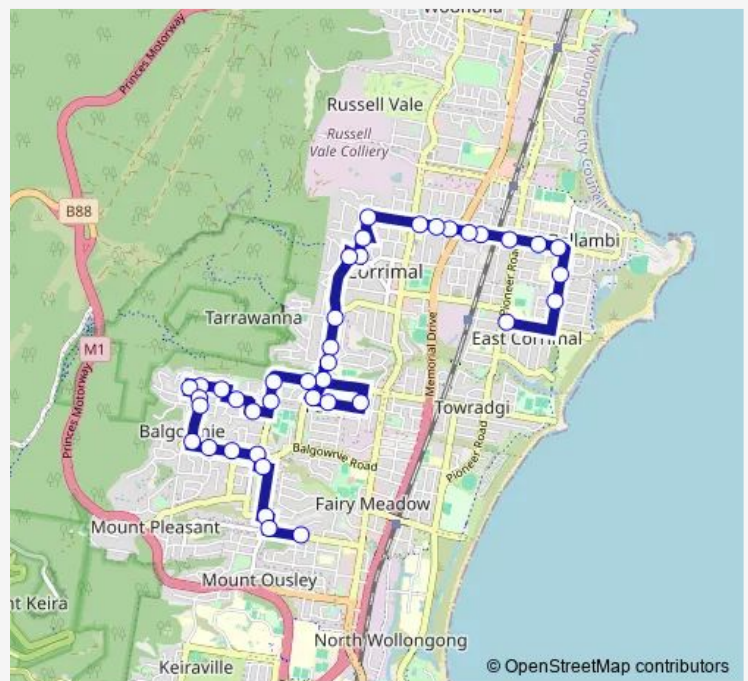

School Bus S073 Fairy Meadow Demonstration School to Corrimal Hs

[Go to website](#)

**Direction**

Corrimal High School, Murray Rd — Cabbage Tree Lane After Mclean Av

40 stops

[Open route schedule](#)

- Corrimal High School, Murray Rd
- Cawley St At Thalassa Av
- Bellambi Public School, Cawley St
- Rothery St After Cawley St
- Rothery St Opp Kent St
- Rothery St Opp Bellambi Bowling Club
- Rothery St At Edwina St
- Rothery St After Edwina St
- Rothery St Before Cross St
- Rothery St Opp Eager St
- Corrimal Public School, Rothery St
- Bloomfield Av At Robson St
- Lemrac Av At Coxs Av
- Lemrac Av At Francis St
- Foothills Rd After Francis St
- Meadow St Opp Harrigan St
- Tarrawanna Community Hall, Meadow St
- Tarrawanna Public School, Meadow St
- Meadow St At Caldwell Av
- Meadow St At Douglas Rd

Route schedule

Corrimal High School, Murray Rd — Cabbage Tree Lane After Mclean Av

Monday	—
Tuesday	14:55
Wednesday	14:55
Thursday	14:55
Friday	14:55
Saturday	—
Sunday	—

Route info

Direction: Corrimal High School, Murray Rd

Stops: 40

Trip Duration: 0 hour 25 min

S073 — Fairy Meadow Demonstration School to Corrimal Hs

Douglas Rd At Ross St

Pringle Rd Before Wallace Rd

Alpini Park, Caldwell Av

Foothills Rd After Caldwell Av

Foothills Rd Before Brian St

## Direction

Fairy Meadow Demonstration School, Balgownie Rd —  
Corrimal High School, Murray Rd

38 stops

[Open route schedule](#)

Fairy Meadow Demonstration School, Balgownie Rd

Guest Park, Balgownie Rd

Balgownie Rd Opp Strathallan Av