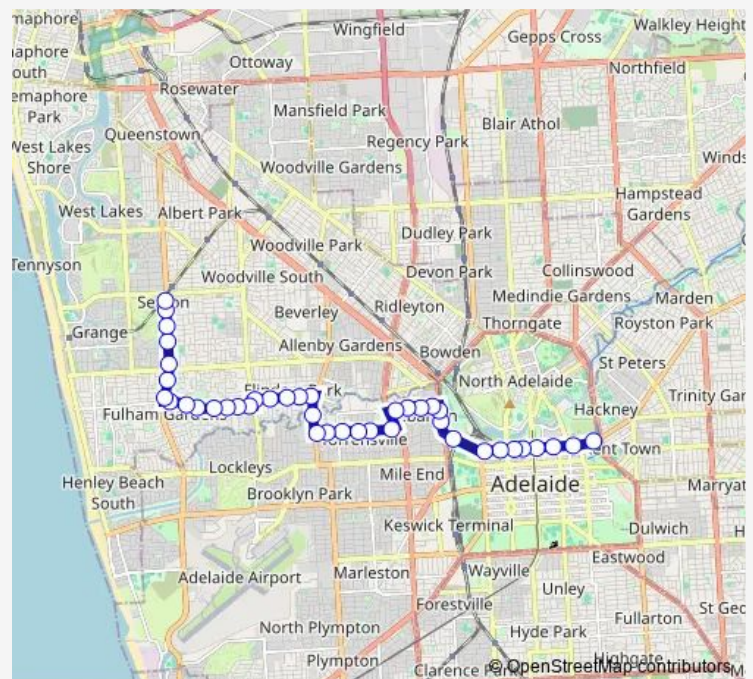

Stop 2 Port Rd - West side

Stop 3 Port Rd - West side

Stop 4 Phillips St - South side

Stop 5 Phillips St - South side

Stop 5A West Thebarton Rd - South side

Stop 5B West Thebarton Rd - South side

Stop 6 Ashley St - South side

Stop 8 Ashley St - South side

Stop 9 Ashley St - South side

Stop 10 Ashley St - South side

Stop 11 Ashley St - South side

Stop 12 Ashley St - South side

Route schedule

Stop 1 Botanic Rd - South East side — Stop 28B Tapleys Hill Rd - West side

Monday 16:17-18:27

Tuesday 16:17-18:27

Wednesday 16:17-18:27

Thursday 16:17-18:27

Friday 16:17-18:27

Saturday —

Sunday —

Route info

Direction: Stop 1 Botanic Rd - South East side

Stops: 41

Trip Duration: 0 hour 56 min

288S — City to Seaton

Stop 13 Holbrooks Rd - West side

Stop 14 Hartley Rd - South side

Stop 15 Hartley Rd - South side

Stop 16 Hartley Rd - South side