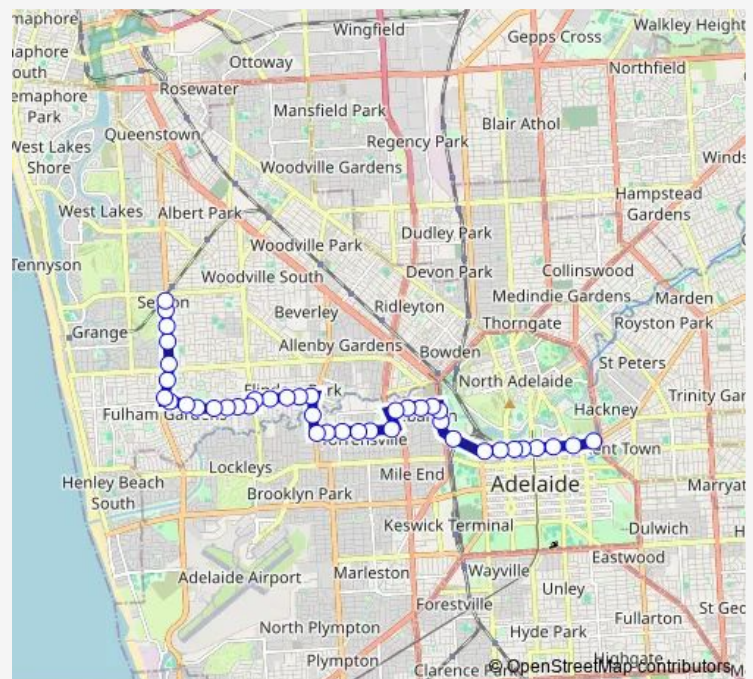

Stop 3 Port Rd - West side

Stop 4 Phillips St - South side

Stop 5 Phillips St - South side

Stop 5A West Thebarton Rd - South side

Stop 5B West Thebarton Rd - South side

Stop 6 Ashley St - South side

Stop 8 Ashley St - South side

Stop 9 Ashley St - South side

Stop 10 Ashley St - South side

Stop 11 Ashley St - South side

Stop 12 Ashley St - South side

### Route schedule

Stop 1 Botanic Rd - South East side — Stop 28B Tapleys Hill Rd - West side

Monday 16:17-18:27

Tuesday 16:17-18:27

Wednesday 16:17-18:27

Thursday 16:17-18:27

Friday 16:17-18:27

Saturday —

### Route info

Direction: Stop 1 Botanic Rd - South East side

Stops: 41

Trip Duration: 0 hour 50 min

288s — City to Seaton

Stop 13 Holbrooks Rd - West side

Stop 14 Hartley Rd - South side

Stop 15 Hartley Rd - South side