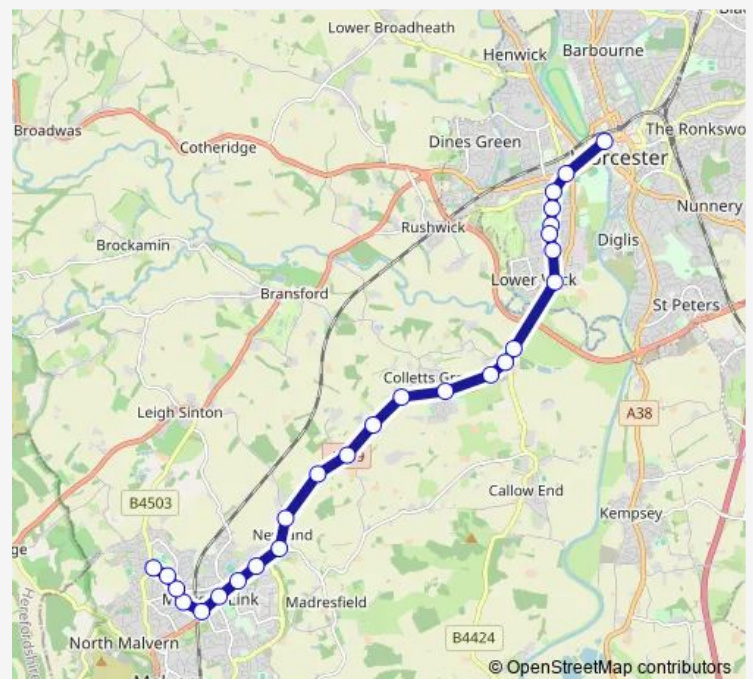

Thursday 07:55

Friday 07:55

Saturday —

Sunday —

Route info

Direction: Crowngate Bus Station

Stops: 26

Trip Duration: 0 hour 35 min

S43 — Worcester - Great Malvern

Malvern Link Station

The Express Inn

Somers Court

Yates Hay Road

Dyson Perrins Academy

Direction

Dyson Perrins Academy — Crowngate Bus Station

27 stops

[Open route schedule](#)

Dyson Perrins Academy

Yates Hay Road

Somers Court

The Express Inn

Malvern Link Station

Rail Station

Thursday —

Friday 15:15

Saturday —

Sunday —

Route info

Direction: Dyson Perrins Academy

Stops: 27

Trip Duration: 0 hour 36 min