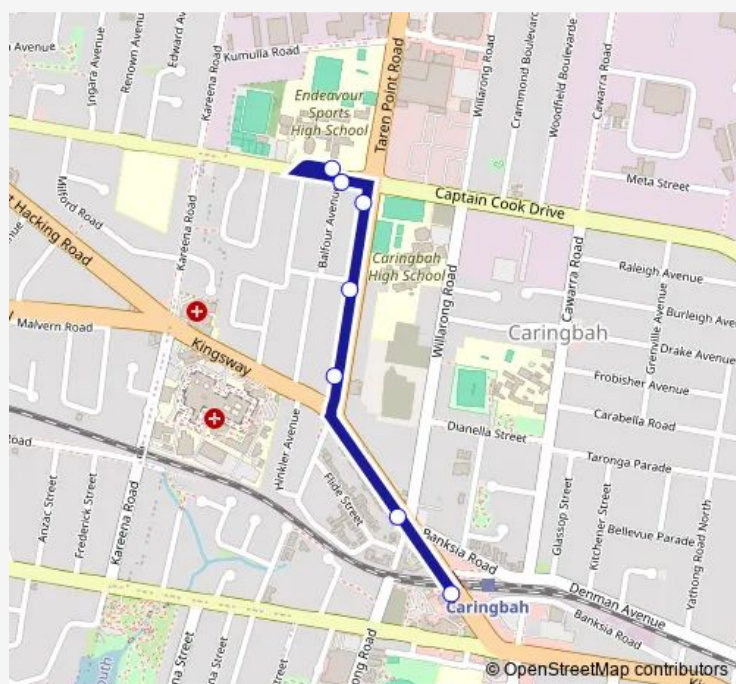

School Bus S43 Carringbah Station to Endeavour Sports Hs

[Go to website](#)

Direction

Kingsway Opp Caringbah Station — Endeavour Sports High School, Access Rd, The Boulevarde

7 stops

[Open route schedule](#)

Kingsway Opp Caringbah Station

Kingsway At Willarong Rd

Taren Point Rd After Kingsway

Taren Point Rd Opp Caringbah High School

Taren Point Rd Before Captain Cook Dr

The Boulevarde Opp Endeavour Sports High School

Endeavour Sports High School, Access Rd, The Boulevarde

Route schedule

Kingsway Opp Caringbah Station — Endeavour Sports High School, Access Rd, The Boulevarde

Monday	08:00
Tuesday	08:00
Wednesday	08:00
Thursday	08:00
Friday	08:00
Saturday	—
Sunday	—

Route info

Direction: Kingsway Opp Caringbah Station

Stops: 7

Trip Duration: 0 hour 5 min

S43 — Carringbah Station to Endeavour Sports Hs

S43 School Bus time schedules and route maps are available in an offline PDF at busmaps.com. Use the busmaps.com website to see live bus times, train schedule or subway schedule, and step-by-step directions for all public transit in Sydney