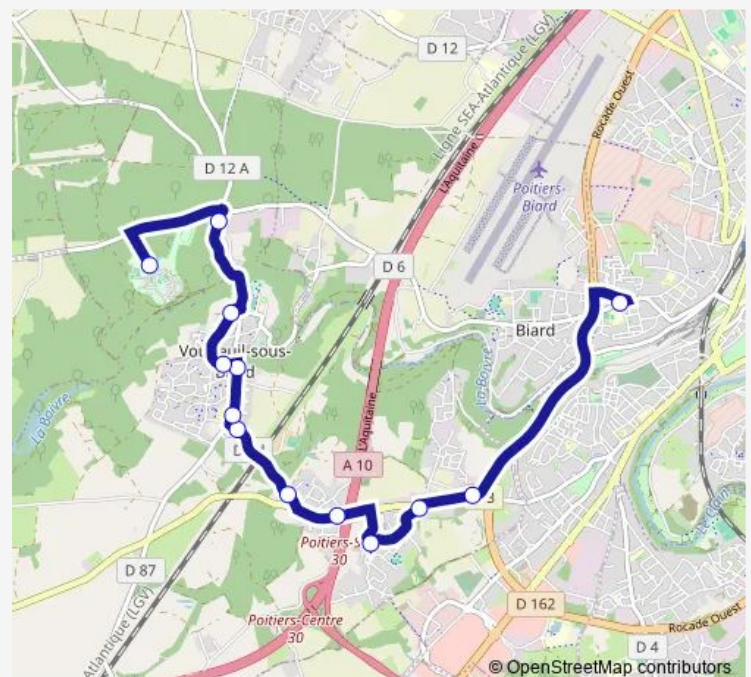

La Gannerie

La Grand Vallée

La Gouraudière

Val de Boivre

Vouneuil Mairie

Les Roitelets

Vouneuil Boivre

Le Lavoir

### Route schedule

Collège Rabelais — Vouneuil-Creps

Monday 17:10

Tuesday 17:15

Wednesday 13:20

Thursday 17:15

Friday 17:15

Saturday —

### Route info

Direction: Collège Rabelais

Stops: 13

Trip Duration: 0 hour 23 min

S43 — Scolaire S43

## Route info

Direction: Vouneuil-Creps

Stops: 13

Trip Duration: 0 hour 26 min

S43 Bus time schedules and route maps are available in an offline PDF at [busmaps.com](https://busmaps.com). Use the [busmaps.com](https://busmaps.com) website to see live bus times, train schedule or subway schedule, and step-by-step directions for all public transit in Poitiers