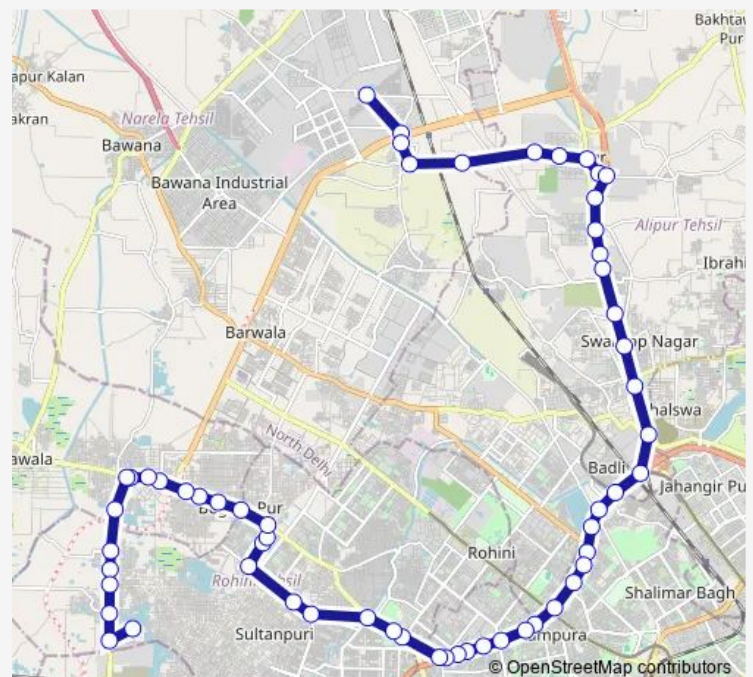

GTK Bypass / Mukraba Chowk

Badli Crossing

PS Badli

Route schedule

Holambi Kalan JJ Colony — Rani Khera Depot 1

Monday 18:25-22:58

Tuesday 18:25-22:58

Wednesday 18:25-22:58

Thursday 18:25-22:58

Friday 18:25-22:58

Saturday 18:25-22:58

Sunday 18:25-22:58

Route info

Direction: Holambi Kalan JJ Colony

Stops: 58

Trip Duration: 2 hour 16 min