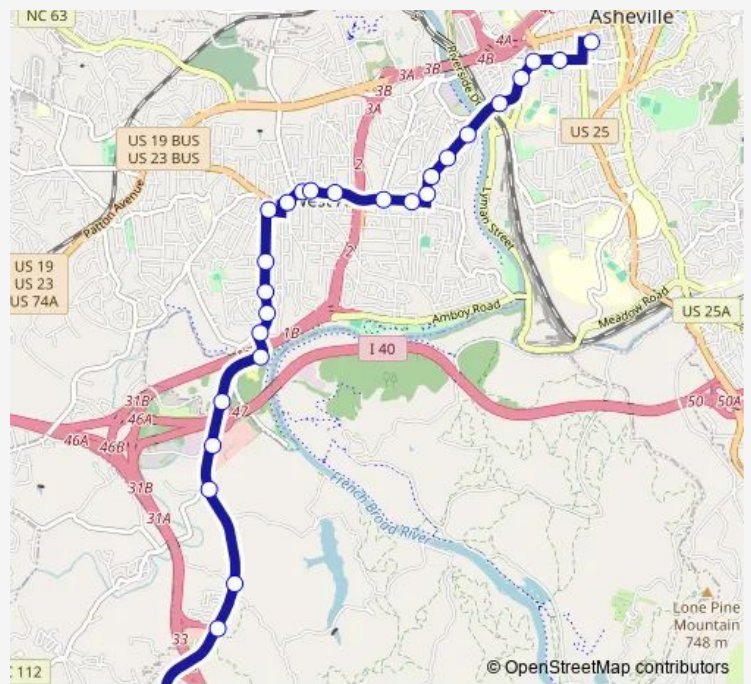

Brevard Rd at Morningside St

Brevard Rd at Meyers Ave

Brevard Rd at Haywood Rd

Haywood Rd at Virginia Ave

Haywood Rd at Louisiana Ave

Haywood Rd at State St

Haywood Rd at Allen St

Haywood Rd at Michigan Ave

Haywood Rd at Swannanoa Ave

Haywood Rd at Elkin St

Haywood Rd at Brownwood Ave

Route schedule

Asheville Outlets @ Asheville Outlets Park-n-Ride — W1, W2 + W6 Bay

Monday	07:00-21:00
Tuesday	07:00-21:00
Wednesday	07:00-21:00
Thursday	07:00-21:00
Friday	07:00-21:00
Saturday	08:00-21:00
Sunday	09:00-18:00

Route info

Direction: Asheville Outlets @ Asheville Outlets Park-n-Ride

Stops: 28

Trip Duration: 0 hour 20 min

W2 — West 2

Haywood Rd at Avon Ave

Haywood Rd at Riverview Dr

Clingman Ave at RAD/Roberts St

Sunday 08:30-17:30

Route info

Direction: W1, W2 + W6 Bay

Stops: 31

Trip Duration: 0 hour 26 min

Brevard Rd at Rocky Ridge Rd

Brevard Rd at Ingles/Outlets

Ridgefield/Sardis Rd at Brevard Rd