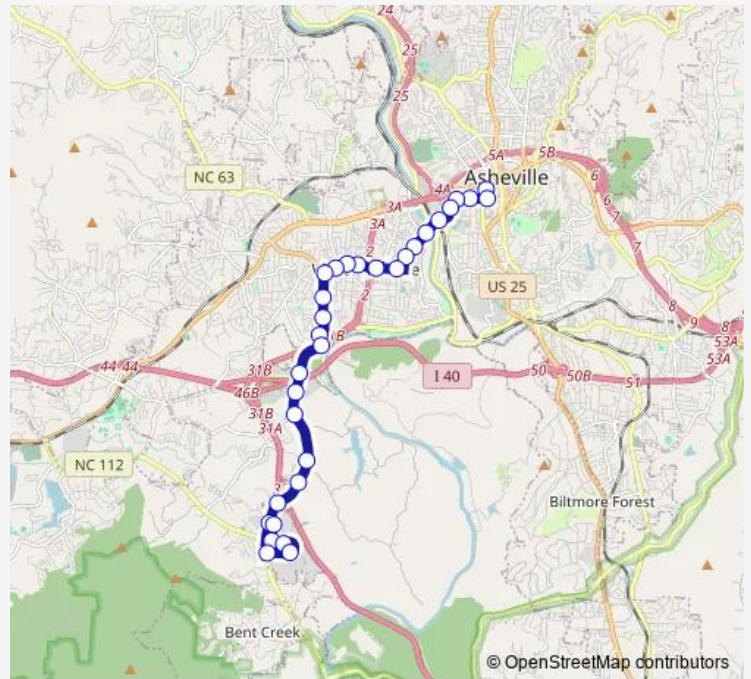

Brevard Rd at Pine Lane

Brevard Rd at Dogwood Rd

Brevard Rd at Pond Rd

Brevard Rd at WNC Farmers Market

Brevard Rd at S Bear Creek Rd

Brevard Rd at I-240

Brevard Rd at Fairfax Ave

Brevard Rd at High Court Entrance

Brevard Rd at Morningside St

Brevard Rd at Meyers Ave

Brevard Rd at Haywood Rd

Haywood Rd at Virginia Ave

Haywood Rd at Louisiana Ave

Haywood Rd at State St

Haywood Rd at Allen St

Haywood Rd at Michigan Ave

Haywood Rd at Swannanoa Ave

Haywood Rd at Elkin St

Haywood Rd at Brownwood Ave

Route schedule

Asheville Outlets @ Asheville Outlets Park-n-Ride — W1, W2 + W6 Bay

Monday	07:00-21:00
Tuesday	07:00-21:00
Wednesday	07:00-21:00
Thursday	07:00-21:00
Friday	07:00-21:00
Saturday	08:00-21:00
Sunday	09:00-18:00

Route info

Direction: Asheville Outlets @ Asheville Outlets Park-n-Ride

Stops: 28

Trip Duration: 0 hour 20 min

W2 — West 2

Haywood Rd at Avon Ave

Haywood Rd at Riverview Dr

Clingman Ave at RAD/Roberts St