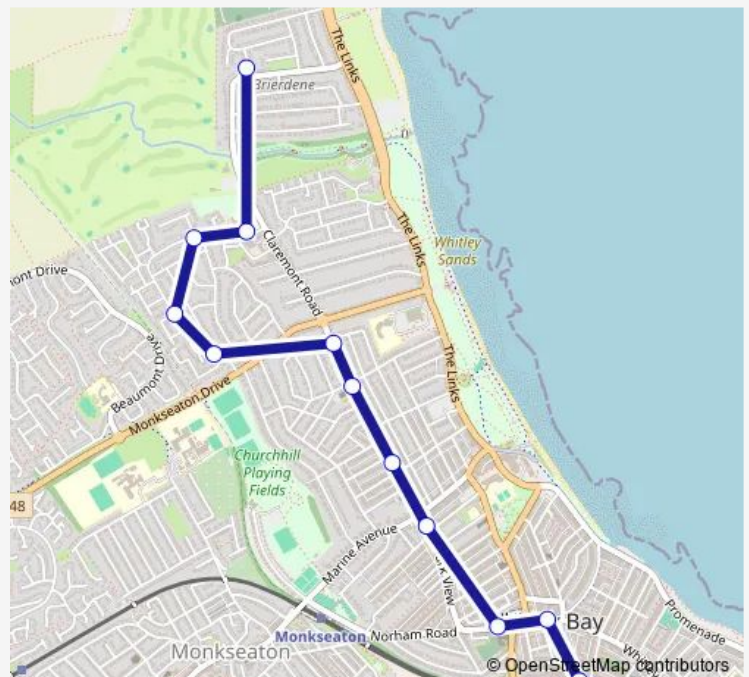

Friday 08:16-18:03

Saturday 08:16-17:58

Sunday —

Route info

Direction: Briardene

Stops: 12

Trip Duration: 0 hour 14 min

W2

Direction

Station Square - Metro — Brierdene

9 stops

[Open route schedule](#)

Station Square - Metro

Whitley Road-Clifton Terrace

Park View-Park Gardens

Park View-Countess Avenue

Woodburn Drive-St Martins Close

Woodburn Drive-Grenville Way

Woodburn Drive-St Lucia Close

Whitley Lodge

Brierdene

Route schedule

Station Square - Metro — Brierdene

Monday 08:05-17:52

Tuesday 08:05-17:52

Wednesday 08:05-17:52

Thursday 08:05-17:52

Friday 08:05-17:52

Saturday 08:05-17:47

Sunday —

Route info

Direction: Station Square - Metro