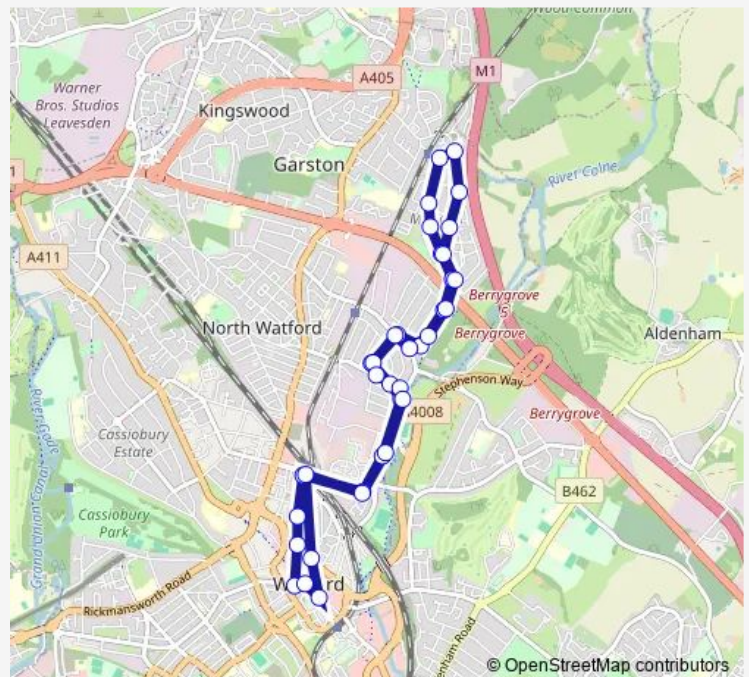

Watford Junction Railway Station

St John's Road

Beechen Grove

Route schedule

York Way — High Street

Monday 09:23

Tuesday 09:23

Wednesday 09:23

Thursday 09:23

Friday 09:23

Saturday —

Sunday —

Route info

Direction: York Way

Stops: 23

Trip Duration: 0 hour 24 min

■ W2 — Watford & Meriden Circular

BusMaps

King Street

High Street

Direction

Market Street — High Street

28 stops

[Open route schedule](#)

Saturday —

Sunday —

Route info

Direction: Market Street

Stops: 28

Trip Duration: 0 hour 32 min

Balmoral Road

King Street