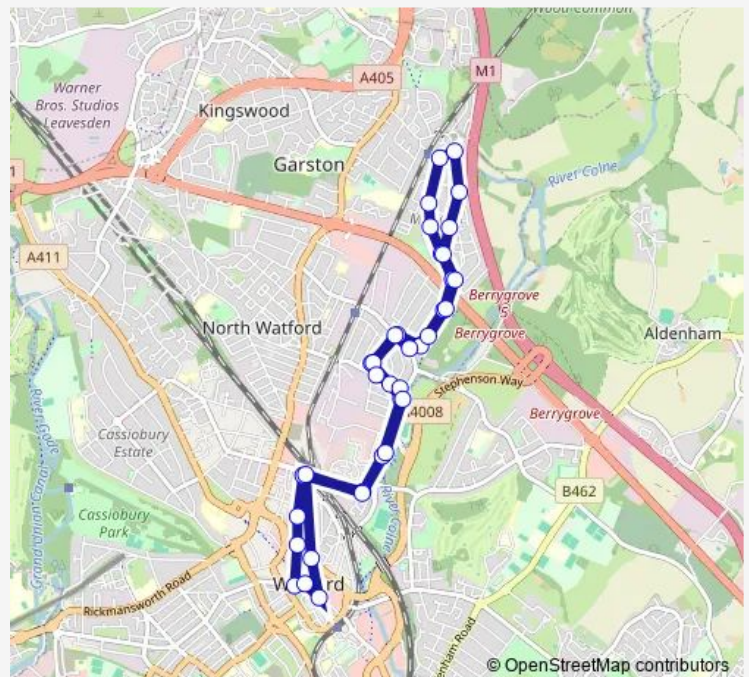

Hibbert Avenue

Knutsford Avenue

Eastfield Avenue

Balmoral Road

Raphael Drive

Reeds Crescent

Watford Junction Railway Station

St John's Road

### Route schedule

York Way — High Street

Monday 09:23

Tuesday 09:23

Wednesday 09:23

Thursday 09:23

Friday 09:23

Saturday —

### Route info

Direction: York Way

Stops: 23

Trip Duration: 0 hour 24 min

■ W2 — Watford & Meriden Circular

BusMaps

King Street

High Street

## Route info

Direction: Market Street

Stops: 36

Trip Duration: 0 hour 44 min

Tudor Arms PH

Hibbert Avenue

Knutsford Avenue

Eastfield Avenue