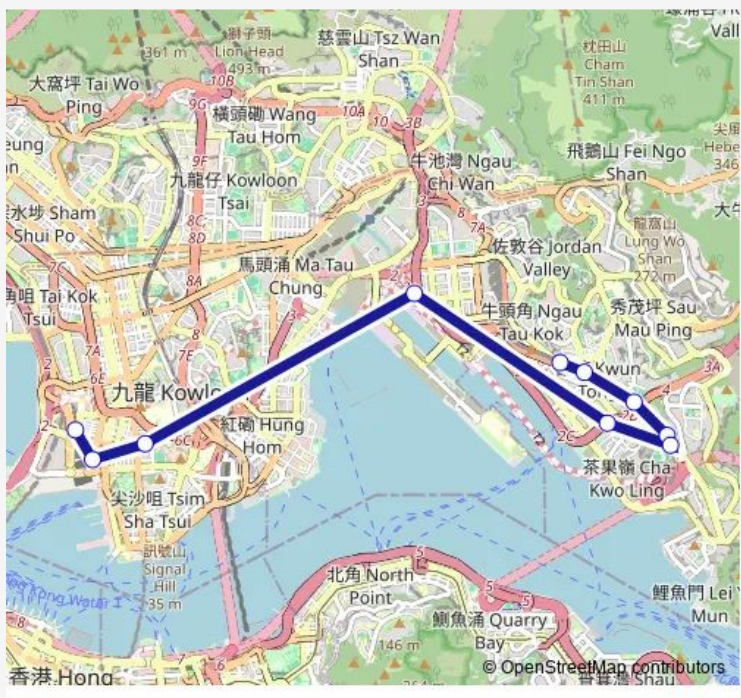

17 stops

[Open route schedule](#)

- [Ctb] HSR West Kowloon Station[[Kmb] Jordan (West Kowloon Station) BUS Terminus
- [Kmb] West Kowloon Station
- [Ctb] CHI WO Street, Jordan Road[[Kmb] CHI WO Street Jordan
- [Ctb] Hongkong Post Building, KAI FUK Road[[Kmb+Ctb] KAI TAK Tunnel BBI - KAI FUK Road/
Hongkong Post Building, KAI FUK Road[[Kmb] KAI TAK Tunnel BBI - KAI FUK Road
- [Kmb+Ctb] Wang Tung Street, Kowloon BAY/
Wang Tung Street, KAI FUK Road[[Kmb] Wang Tung Street, Kowloon Bay
- [Ctb] Shun YIP Street, WAI YIP Street[[Kmb] Shun YIP Street, Kwun Tong
- [Ctb] LAI YIP Street, WAI YIP Street[[Kmb] LAI YIP Street, Kwun Tong
- [Kmb+Ctb] Millennium City/
Millennium City, Kwun Tong Road[[Kmb] Millennium City
- [Ctb] Kwun Tong Town Centre, Kwun Tong Road[[Kmb+Ctb] Kwun Tong BBI - Kwun Tong Town Centre/
Kwun Tong Town Centre, Kwun Tong Road[[Kmb] Kwun Tong BBI - Kwun Tong Town Centre
- [Ctb] Kwun Tong Swimming Pool, LEI YUE MUN Road[[Kmb+Ctb] Kwun Tong Swimming Pool/
Kwun Tong Swimming Pool, LEI YUE MUN Road[[Kmb] Kwun Tong Swimming Pool
- [Ctb] LAM TIN Station, LEI YUE MUN Road[[Kmb] LAM TIN Station

Route schedule

[Ctb] HSR West Kowloon Station[[Kmb] Jordan (West Kowloon Station) BUS Terminus — [Ctb] HSR West Kowloon Station[[Kmb] Jordan (West Kowloon Station) BUS Terminus

Monday	06:25-20:25
Tuesday	06:25-20:25
Wednesday	06:25-20:25
Thursday	06:25-20:25
Friday	06:25-20:25
Saturday	06:25-20:25
Sunday	06:25-20:25

Route info

Direction: [Ctb] HSR West Kowloon Station[[Kmb] Jordan (West Kowloon Station) BUS Terminus

Stops: 17

Trip Duration: 0 hour 37 min

[Ctb] LAM TIN Station, LEI YUE MUN Road[[Kmb+Ctb]
LAM TIN Station/
Lam TIN Station, LEI YUE MUN
Road[[Kmb] LAM TIN Station