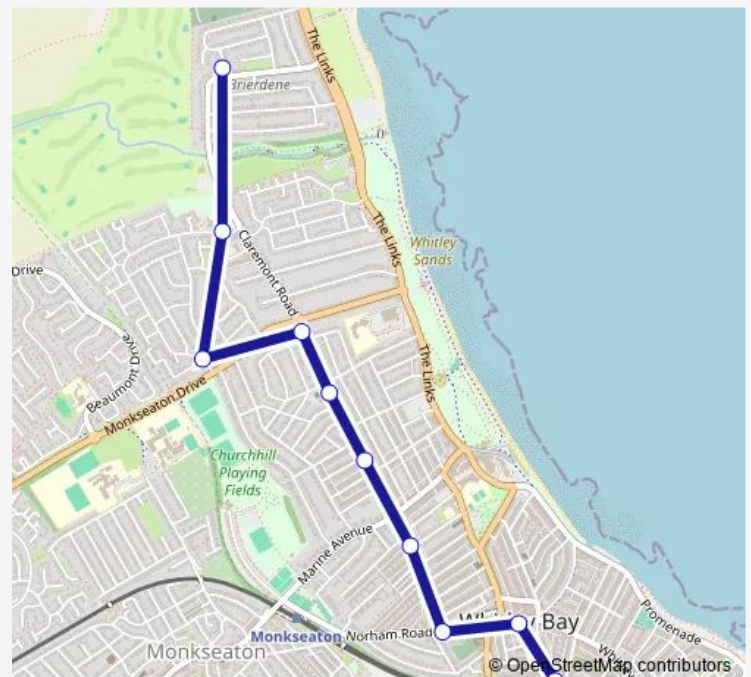

Bus W2 Whitley Bay - Brierdene

[Go to website](#)

Direction

Station Square - Metro — Brierdene

10 stops

[Open route schedule](#)

Station Square - Metro

Whitley Road-Clifton Terrace

Route schedule

Station Square - Metro — Brierdene

Monday 08:05-17:52

Tuesday 08:05-17:52

Wednesday 08:05-17:52

Thursday 08:05-17:52

Friday 08:05-17:52

Saturday 08:05-17:47

Sunday —

Route info

Direction: Station Square - Metro

Stops: 10

Trip Duration: 0 hour 11 min

■ W2 — Whitley Bay - Brierdene

Direction

Brierdene — Station Square - Metro

9 stops

[Open route schedule](#)

Brierdene

Whitley Lodge

Claremont Road-Madeira Avenue

Claremont Gardens

Ilfracombe Gardens

Park View-Marine Gardens