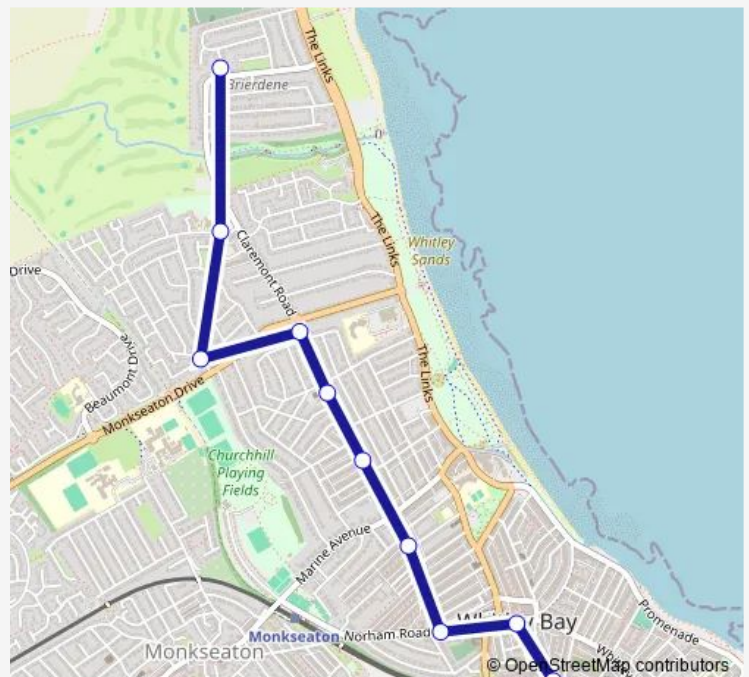

Bus W2 Whitley Bay - Brierdene

[Go to website](#)

Direction

Station Square - Metro — Brierdene

10 stops

[Open route schedule](#)

Station Square - Metro

Whitley Road-Clifton Terrace

Route schedule

Station Square - Metro — Brierdene

Monday 08:05-17:52

Tuesday 08:05-17:52

Wednesday 08:05-17:52

Thursday 08:05-17:52

Friday 08:05-17:52

Saturday 08:05-17:47

Sunday —

Route info

Direction: Station Square - Metro

Stops: 10

Trip Duration: 0 hour 11 min

■ W2 — Whitley Bay - Brierdene

Direction

Briardene — Station Square - Metro

Thursday 08:16-18:03

Friday 08:16-18:03

Saturday 08:16-17:58

Sunday —

Route info

Direction: Briardene

Stops: 9

Trip Duration: 0 hour 14 min