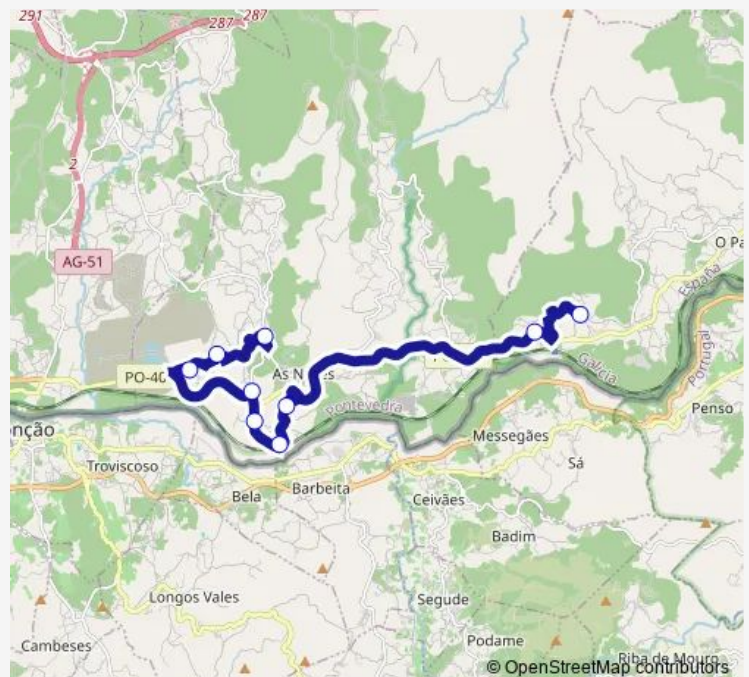

Estación

Paredes

Redondelo

Liñares

Chan

IES Pazo da Mercé

Route schedule

Sela Centro — IES Pazo da Mercé

Monday 08:15

Tuesday 08:15

Wednesday 08:15

Thursday —

Friday 08:15

Saturday —

Sunday —

Route info

Direction: Sela Centro

Stops: 9

Trip Duration: 0 hour 35 min

■ XG888043 — IES Pazo da Mercé-Sela Centro

Direction

IES Pazo da Mercé — Sela Centro

9 stops

[Open route schedule](#)

Sela Centro

Route schedule

IES Pazo da Mercé — Sela Centro

Monday	15:25
Tuesday	14:40
Wednesday	14:40
Thursday	—
Friday	15:25
Saturday	—
Sunday	—

Route info

Direction: IES Pazo da Mercé

Stops: 9

Trip Duration: 0 hour 35 min